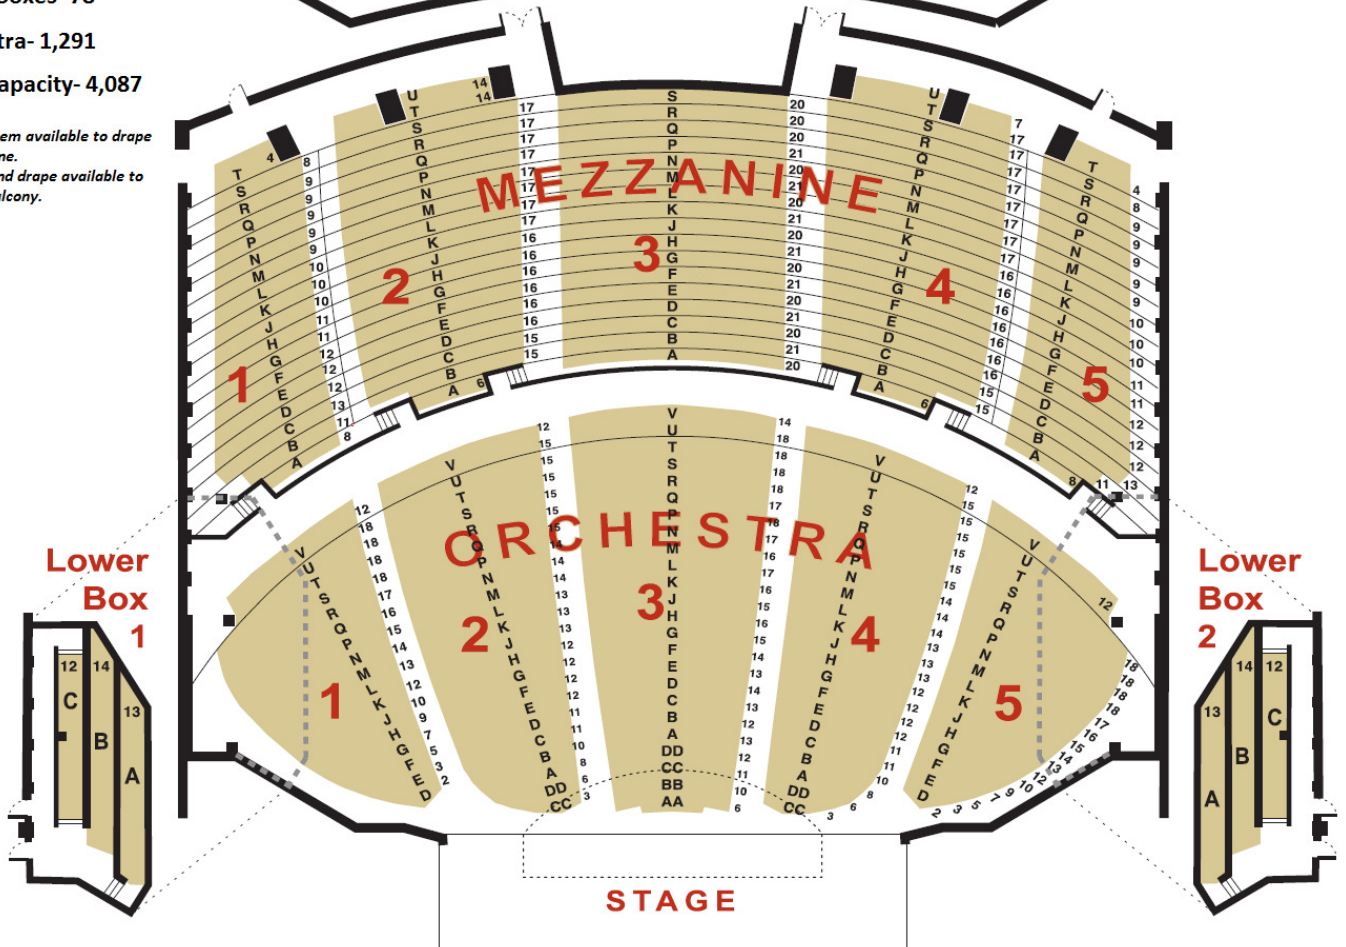

- Capacity
- Balcony- 1,403
- Upper Boxes- 44
- Mezzanine- 1,271
- Lower Boxes- 78
- Orchestra- 1,291
- Total Capacity- 4,087

*Curtain system available to drape off Mezzanine.  
16 ft pipe and drape available to drape off balcony.*

**Lower Box 1**

**Lower Box 2**