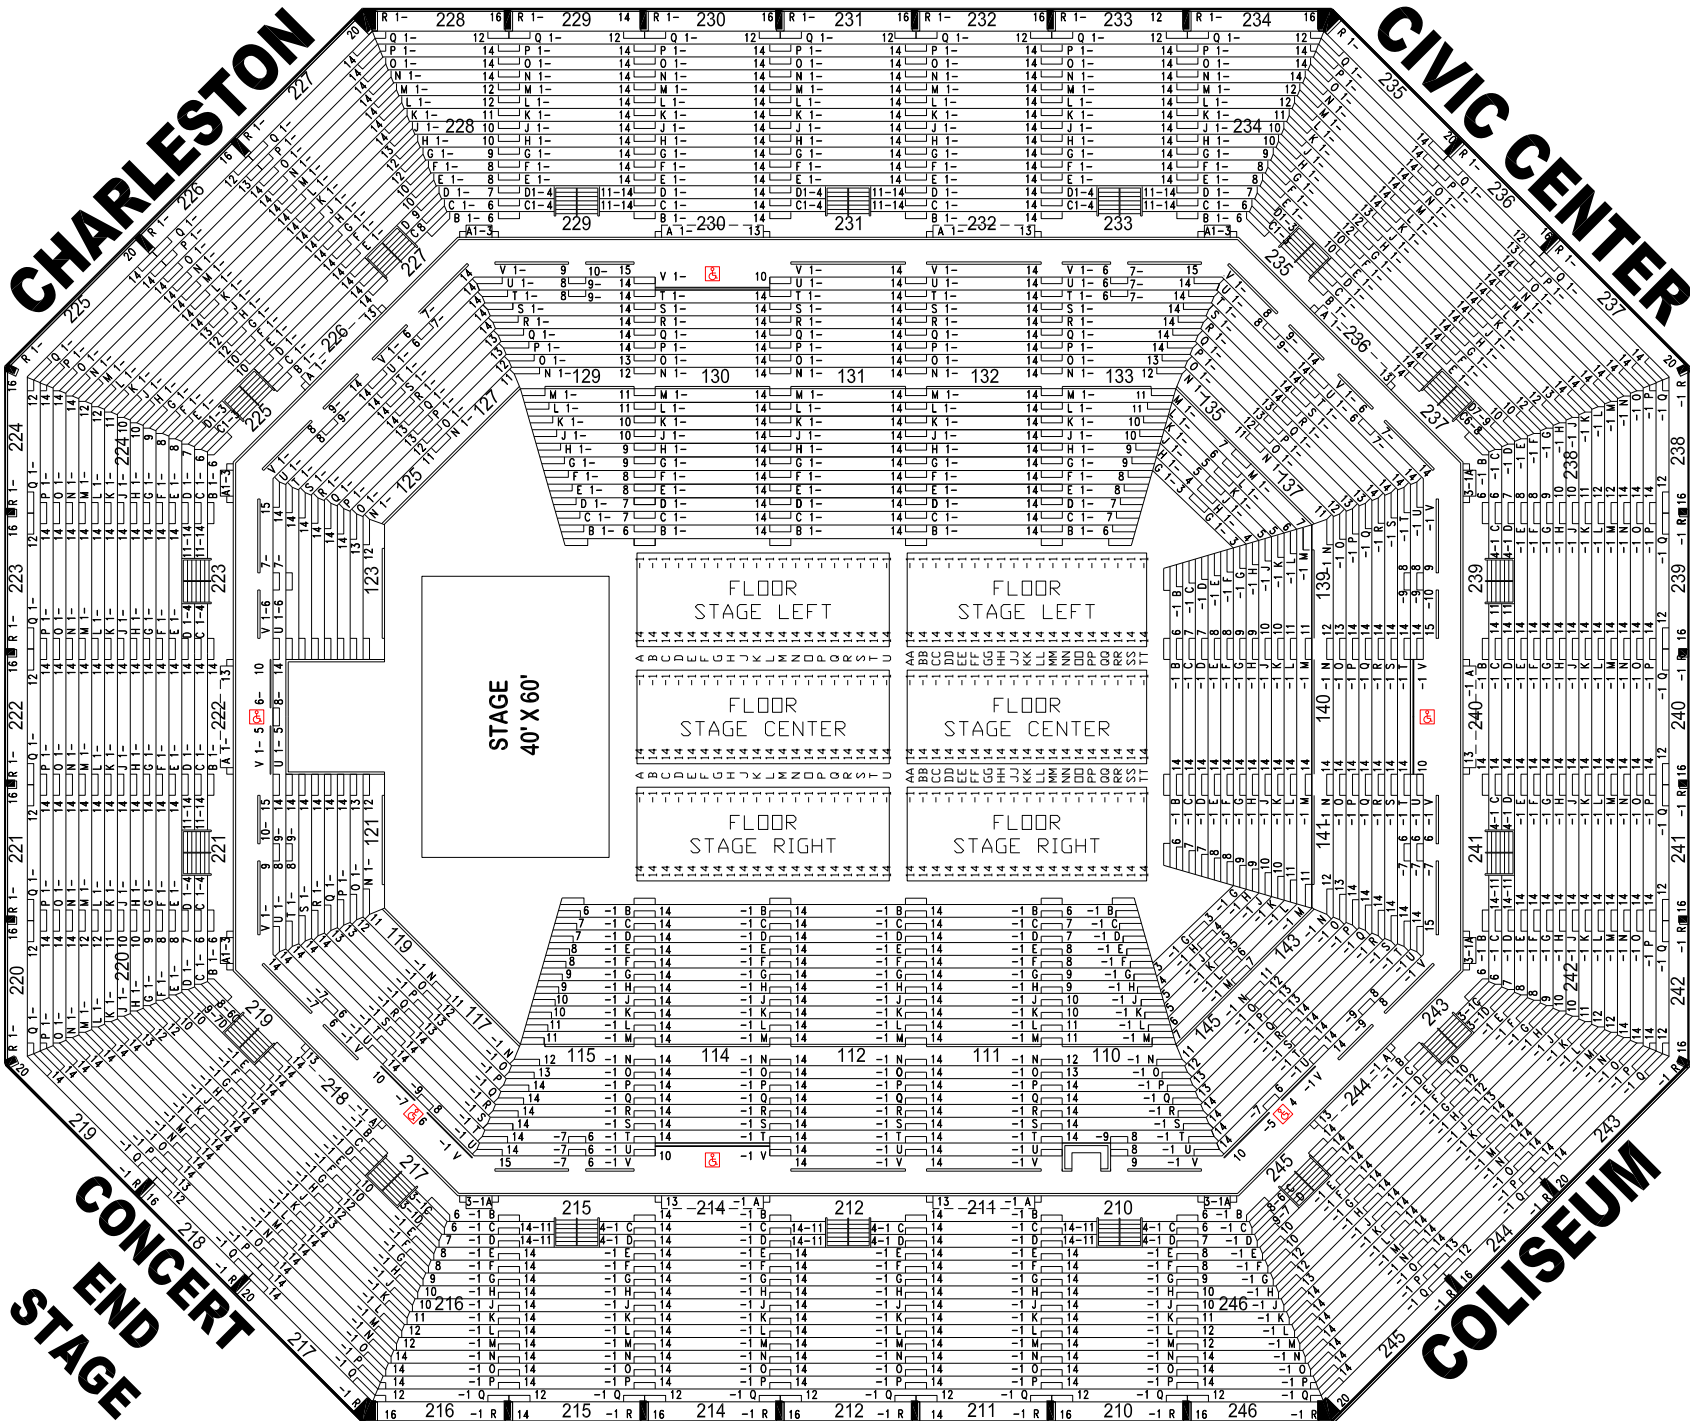

CHARLESTON

CIVIC CENTER

**CONCERT
END
STAGE**

COLISEUM

	180 DEGREES	220 DEGREES	270 DEGREES	360 DEGREES
FLOOR	1,224	1,224	1,224	1,440
LOWER LEVEL	3,366	3,584	3,852	4,550
UPPER LEVEL	4,447	5,183	6,017	7,160
TOTAL	9,037	9,991	11,093	13,150

NOTE:

LOWER (SECTIONS 129 – 115) = 3,806

UPPER (SECTIONS 229 – 215) = 4,643