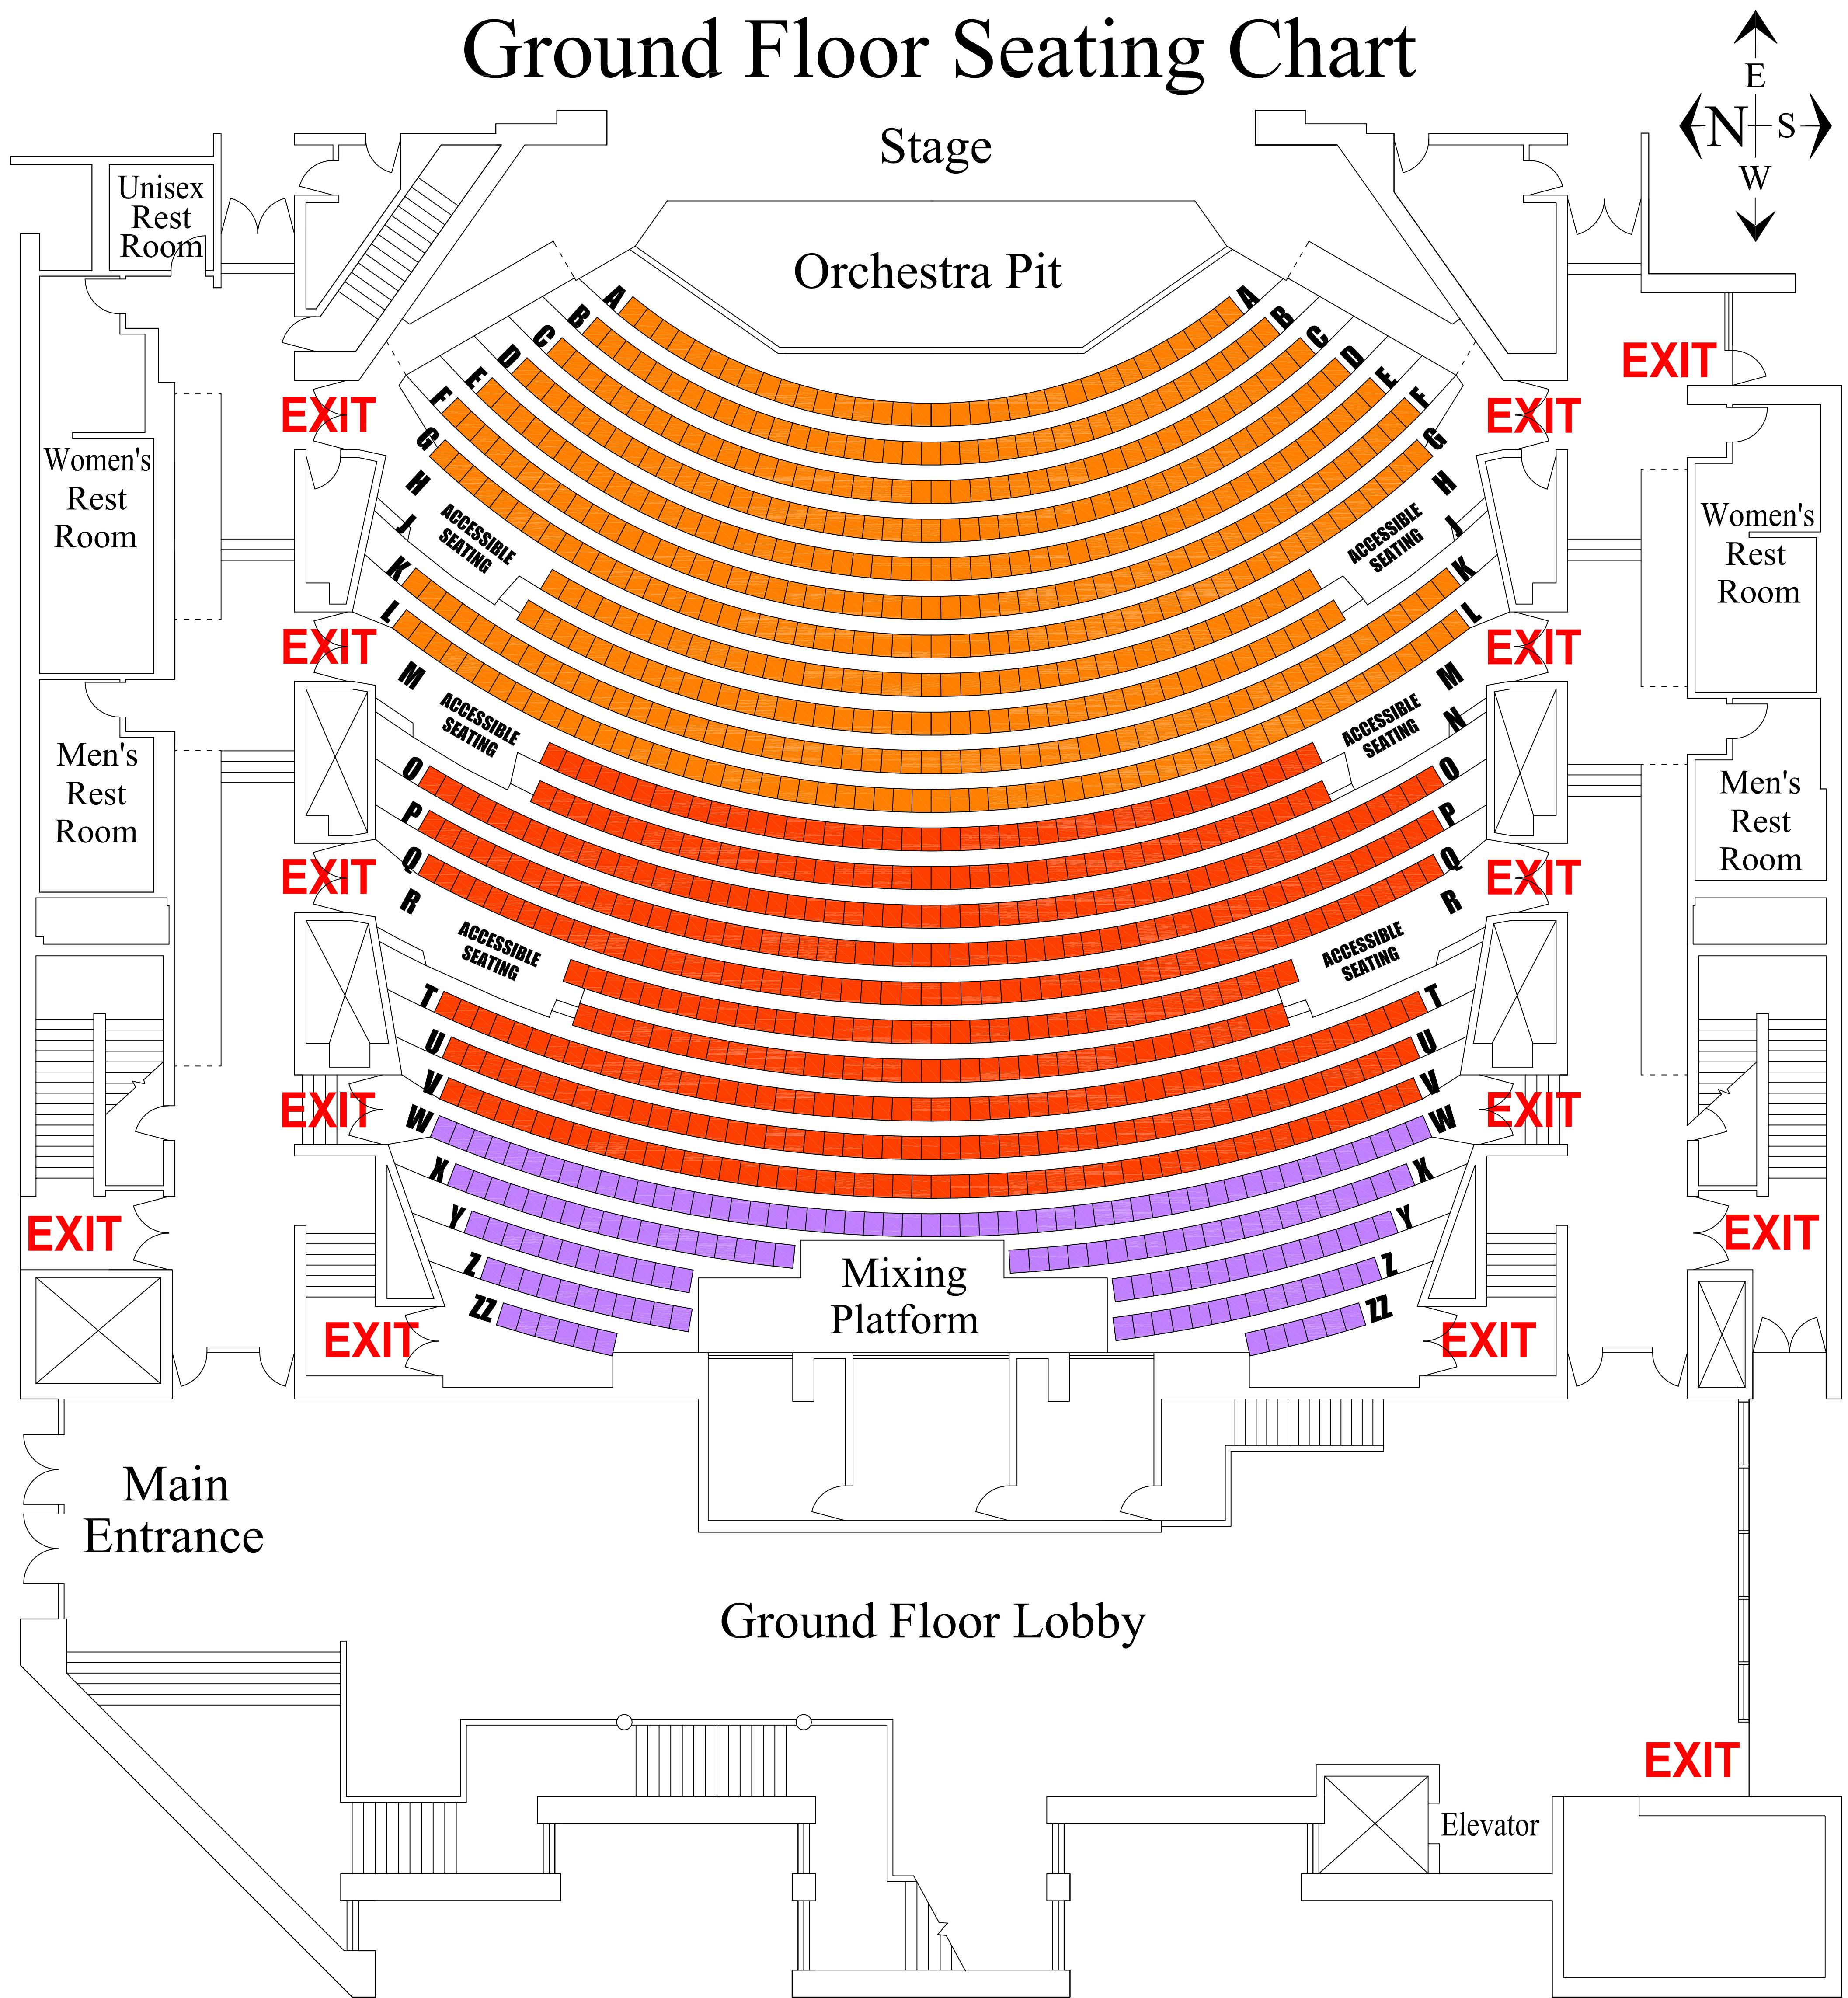

# RUSHMORE PLAZA CIVIC CENTER THEATRE

## Ground Floor Seating Chart

## Balcony Seating Chart