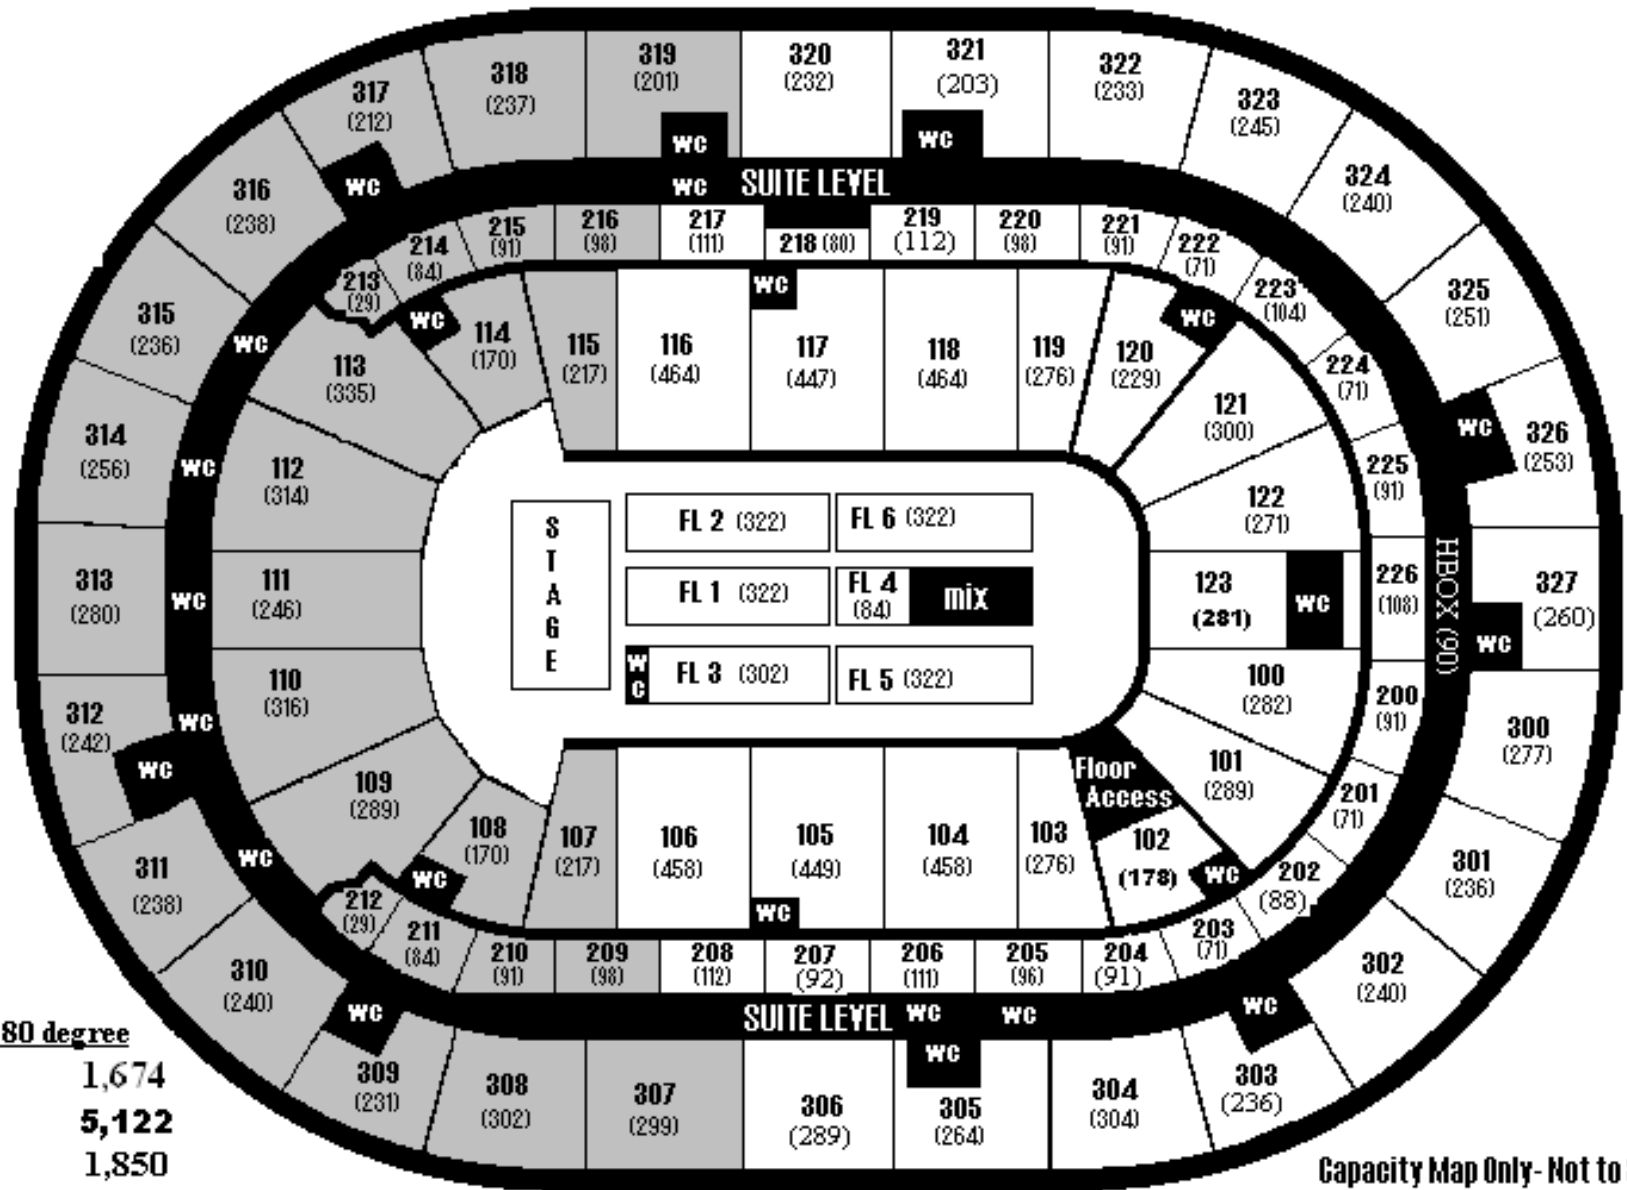

# FIRST NIAGARA CENTER - BUFFALO NY

**End Stage 180 degree**

Floor	1,674
100 Level	5,122
200 Level	1,850
300 Level	3,763
<b>Total Capacity</b>	<b>12,409</b>

## 180 Degree Configuration

Capacity Map Only - Not to Scale  
 The following sections are killed:  
 107-115, 209-216, 307-319