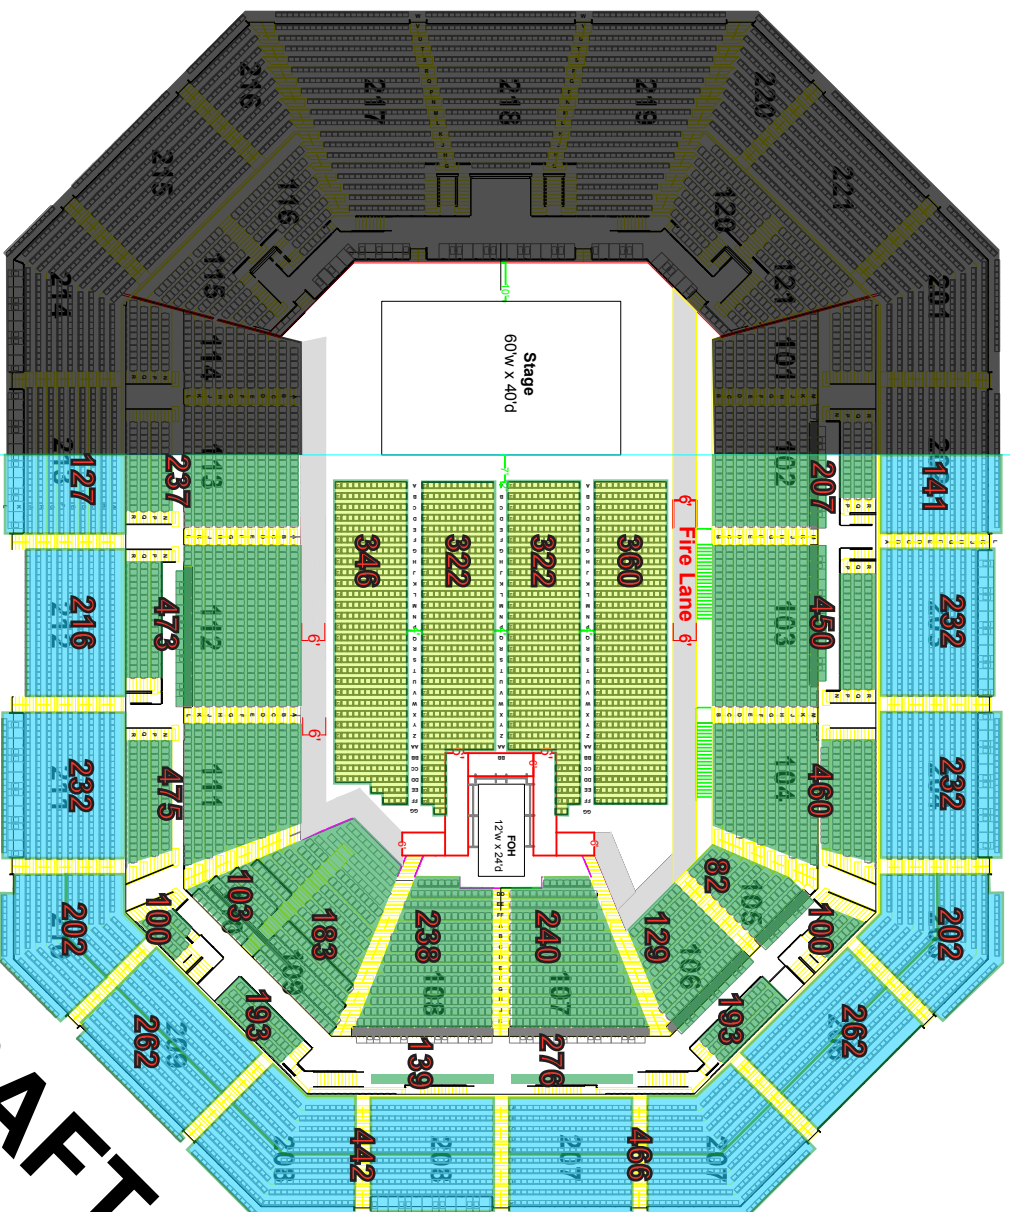

Matthew Knight Arena
Eugene, Oregon

2016

Floor: 1350

Lower Bowl: 4278

Upper Bowl: 3016

Total: 8644

DRAFT
V.1

Created: 08 / 16 / 2016
Edited: 08 / 17 / 2016