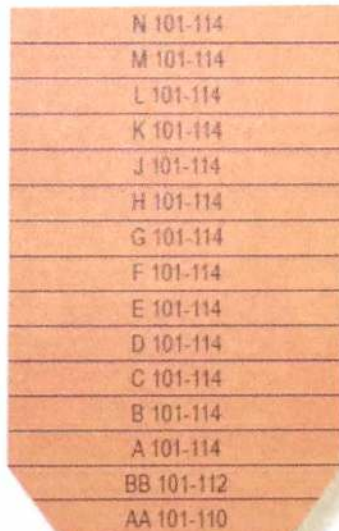

Orchestra Cap = 537
 Grand tier = 90
 MEZZANINE = 384
 TOTAL CAP = 1,011

Even Numbered Seats
RIGHT MEZZ.

Odd Numbered Seats
LEFT MEZZ.

384 Seats
CENTER MEZZANINE

537 Seats

CENTER ORCHESTRA

RIGHT ORCHESTRA
 Even Numbered Seats