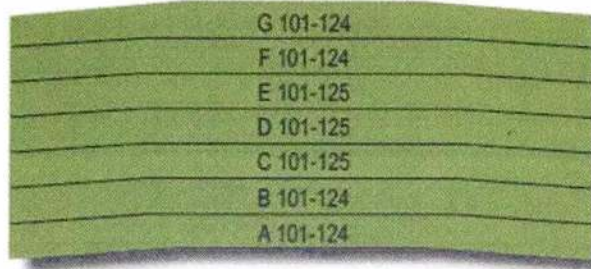

Orchestra Cap = 537
 Grand tier = 90
 MEZZANINE = 384
 TOTAL CAP = 1,011

Even Numbered Seats
RIGHT MEZZ.

Odd Numbered Seats
LEFT MEZZ.

384 Seats
CENTER MEZZANINE

537 Seats

CENTER ORCHESTRA

RIGHT ORCHESTRA
 Even Numbered Seats