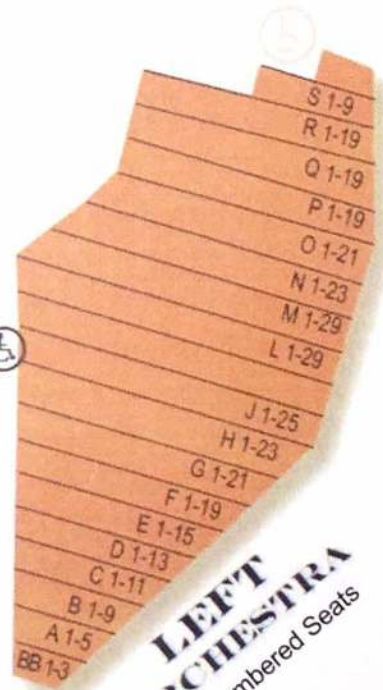

Orchestra Cap = 537
 Grand tier = 90
 MEZZANINE = 384
 TOTAL CAP = 1,011

Even Numbered Seats
RIGHT MEZZ.

Odd Numbered Seats
LEFT MEZZ.

384 Seats
CENTER MEZZANINE

537 Seats

CENTER ORCHESTRA

RIGHT ORCHESTRA
 Even Numbered Seats

LEFT ORCHESTRA
 Odd Numbered Seats

STAGE