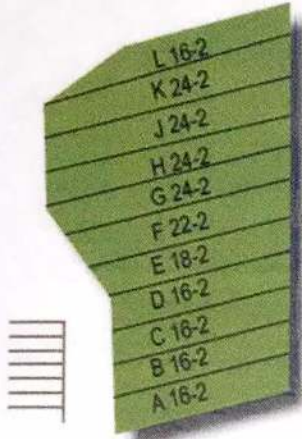

Orchestra Cap = 537
 Grand tier = 90
 MEZZANINE = 384
 TOTAL CAP = 1,011

Even Numbered Seats
RIGHT MEZZ.

Odd Numbered Seats
LEFT MEZZ.

384 Seats
CENTER MEZZANINE

537 Seats

CENTER ORCHESTRA

RIGHT ORCHESTRA
 Even Numbered Seats

LEFT ORCHESTRA
 Odd Numbered Seats

STAGE