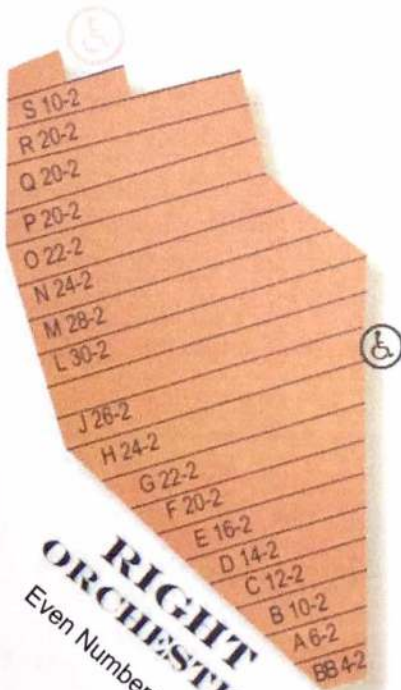

Orchestra Cap = 537
 Grand tier = 90
 MEZZANINE = 384
 TOTAL CAP = 1,011

Even Numbered Seats
RIGHT MEZZ.

Odd Numbered Seats
LEFT MEZZ.

384 Seats
CENTER MEZZANINE

537 Seats

CENTER ORCHESTRA

RIGHT ORCHESTRA
 Even Numbered Seats

LEFT ORCHESTRA
 Odd Numbered Seats

STAGE