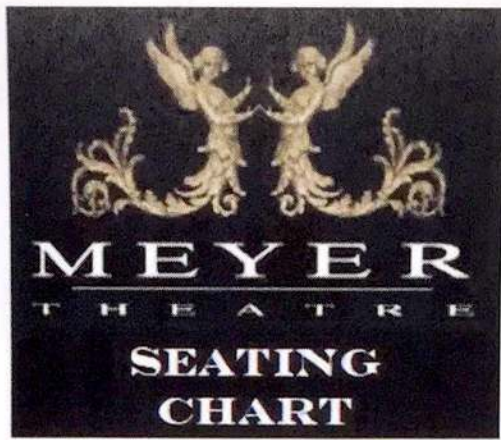

Orchestra Cap = 537
 Grand tier = 90
 MEZZANINE = 384
 TOTAL CAP = 1,011

Even Numbered Seats
RIGHT MEZZ.

Odd Numbered Seats
LEFT MEZZ.

384 Seats
CENTER MEZZANINE

537 Seats

CENTER ORCHESTRA

RIGHT ORCHESTRA
 Even Numbered Seats

LEFT ORCHESTRA
 Odd Numbered Seats

STAGE