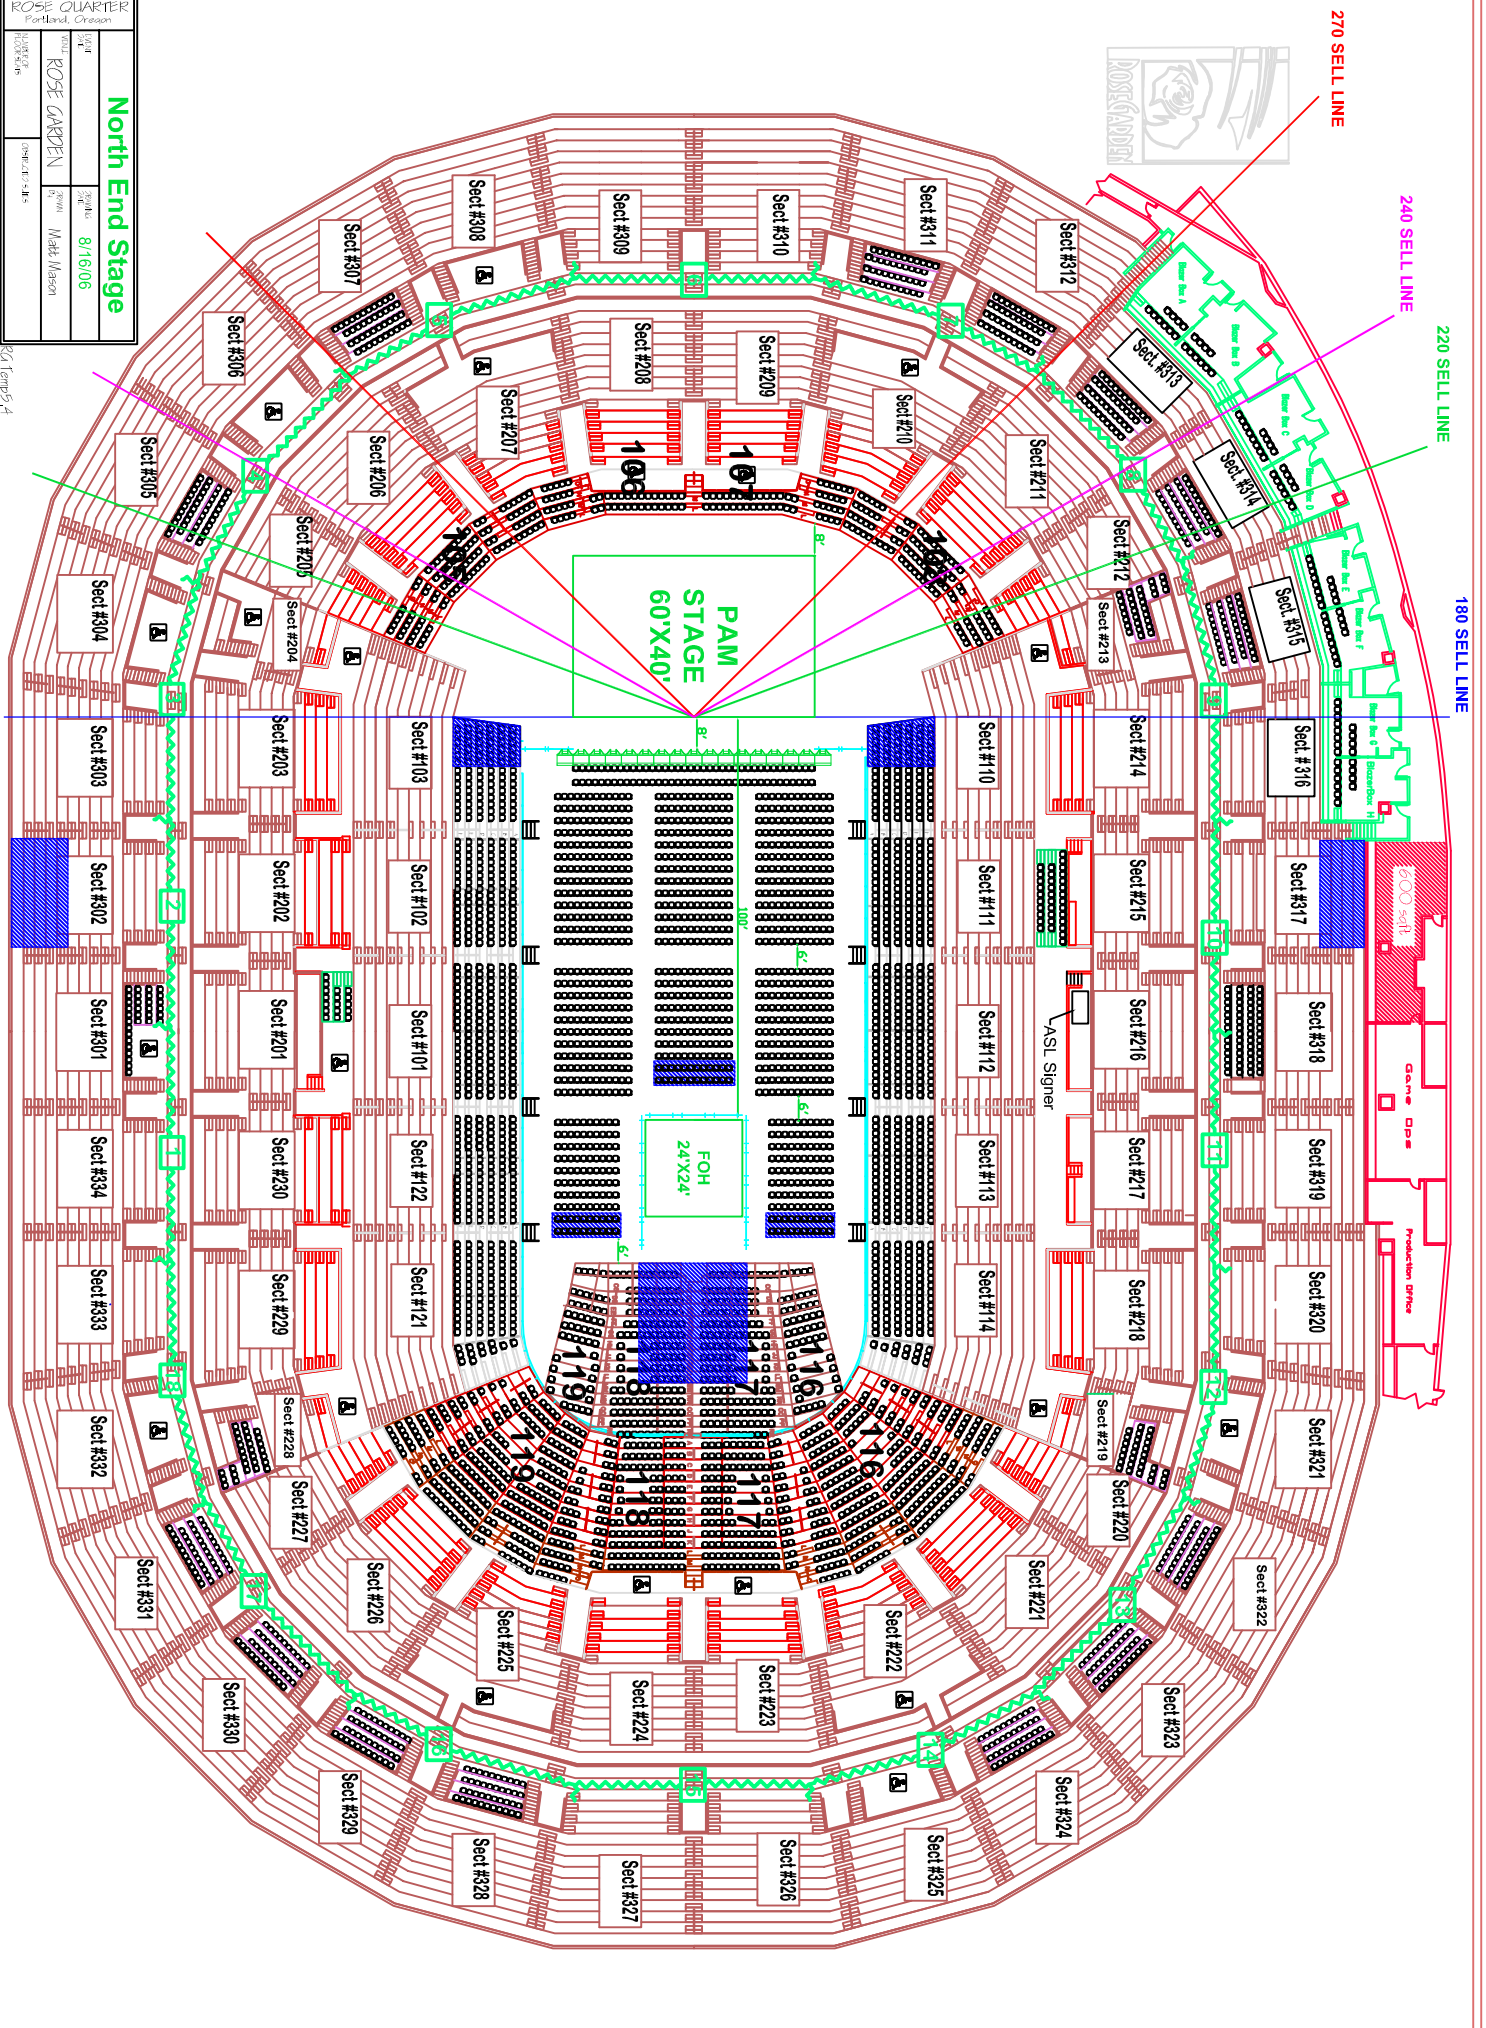

ROSE QUARTER Portland, Oregon	
DATE	8/16/06
BY	ROSE GARDEN R. Mason Matt Mason
PROJECT	ROSE GARDEN
SCALE	1/8" = 1'-0"

North End Stage

02 Temp 24

180 SELL LINE

240 SELL LINE

270 SELL LINE

FOH 24'X24'

GAME OPS

Production Office

VSL Signer

PAM STAGE
60'X40'