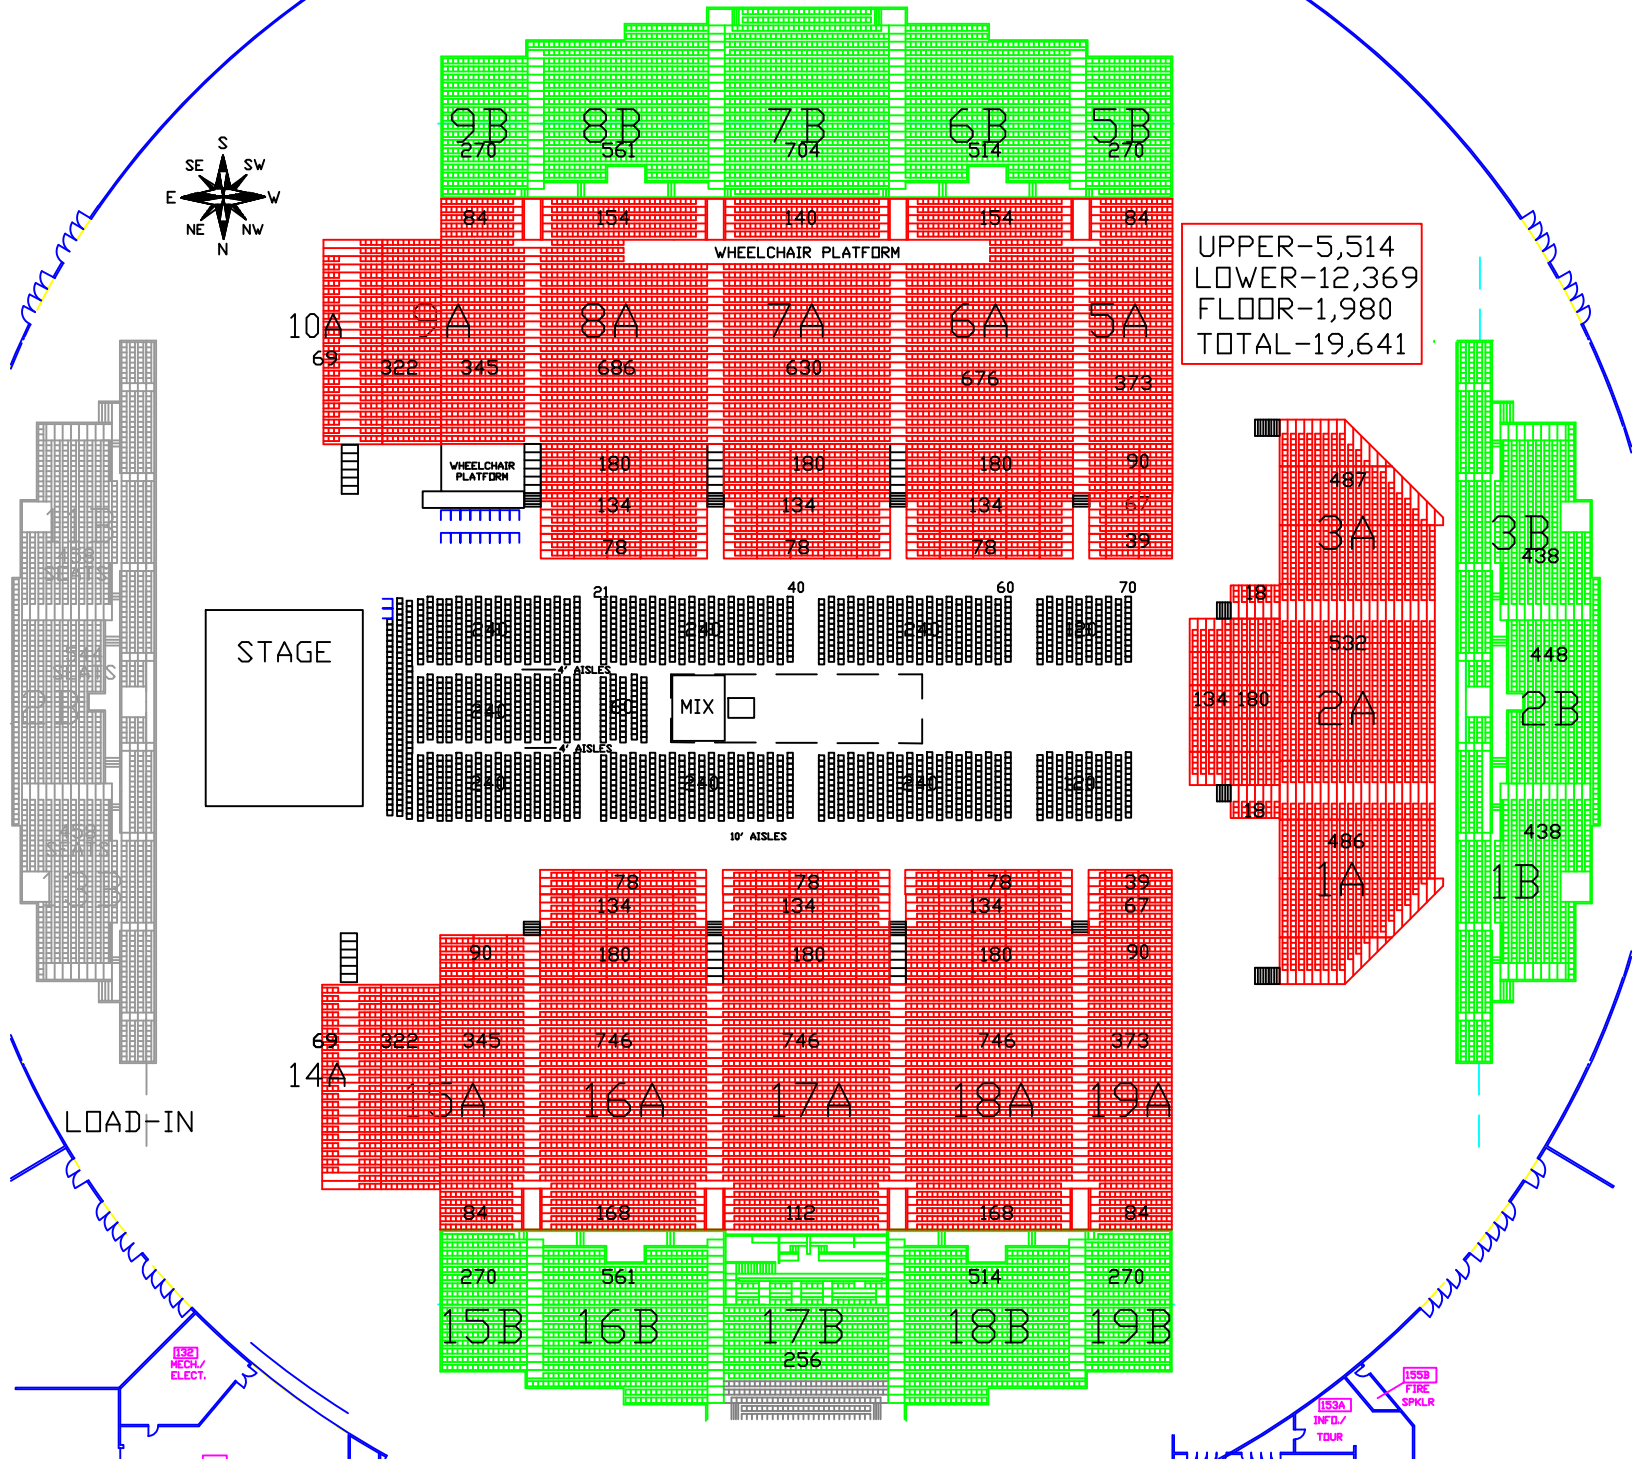

# TACOMA DOME 180 DEGREES

UPPER-5,514  
LOWER-12,369  
FLOOR-1,980  
TOTAL-19,641