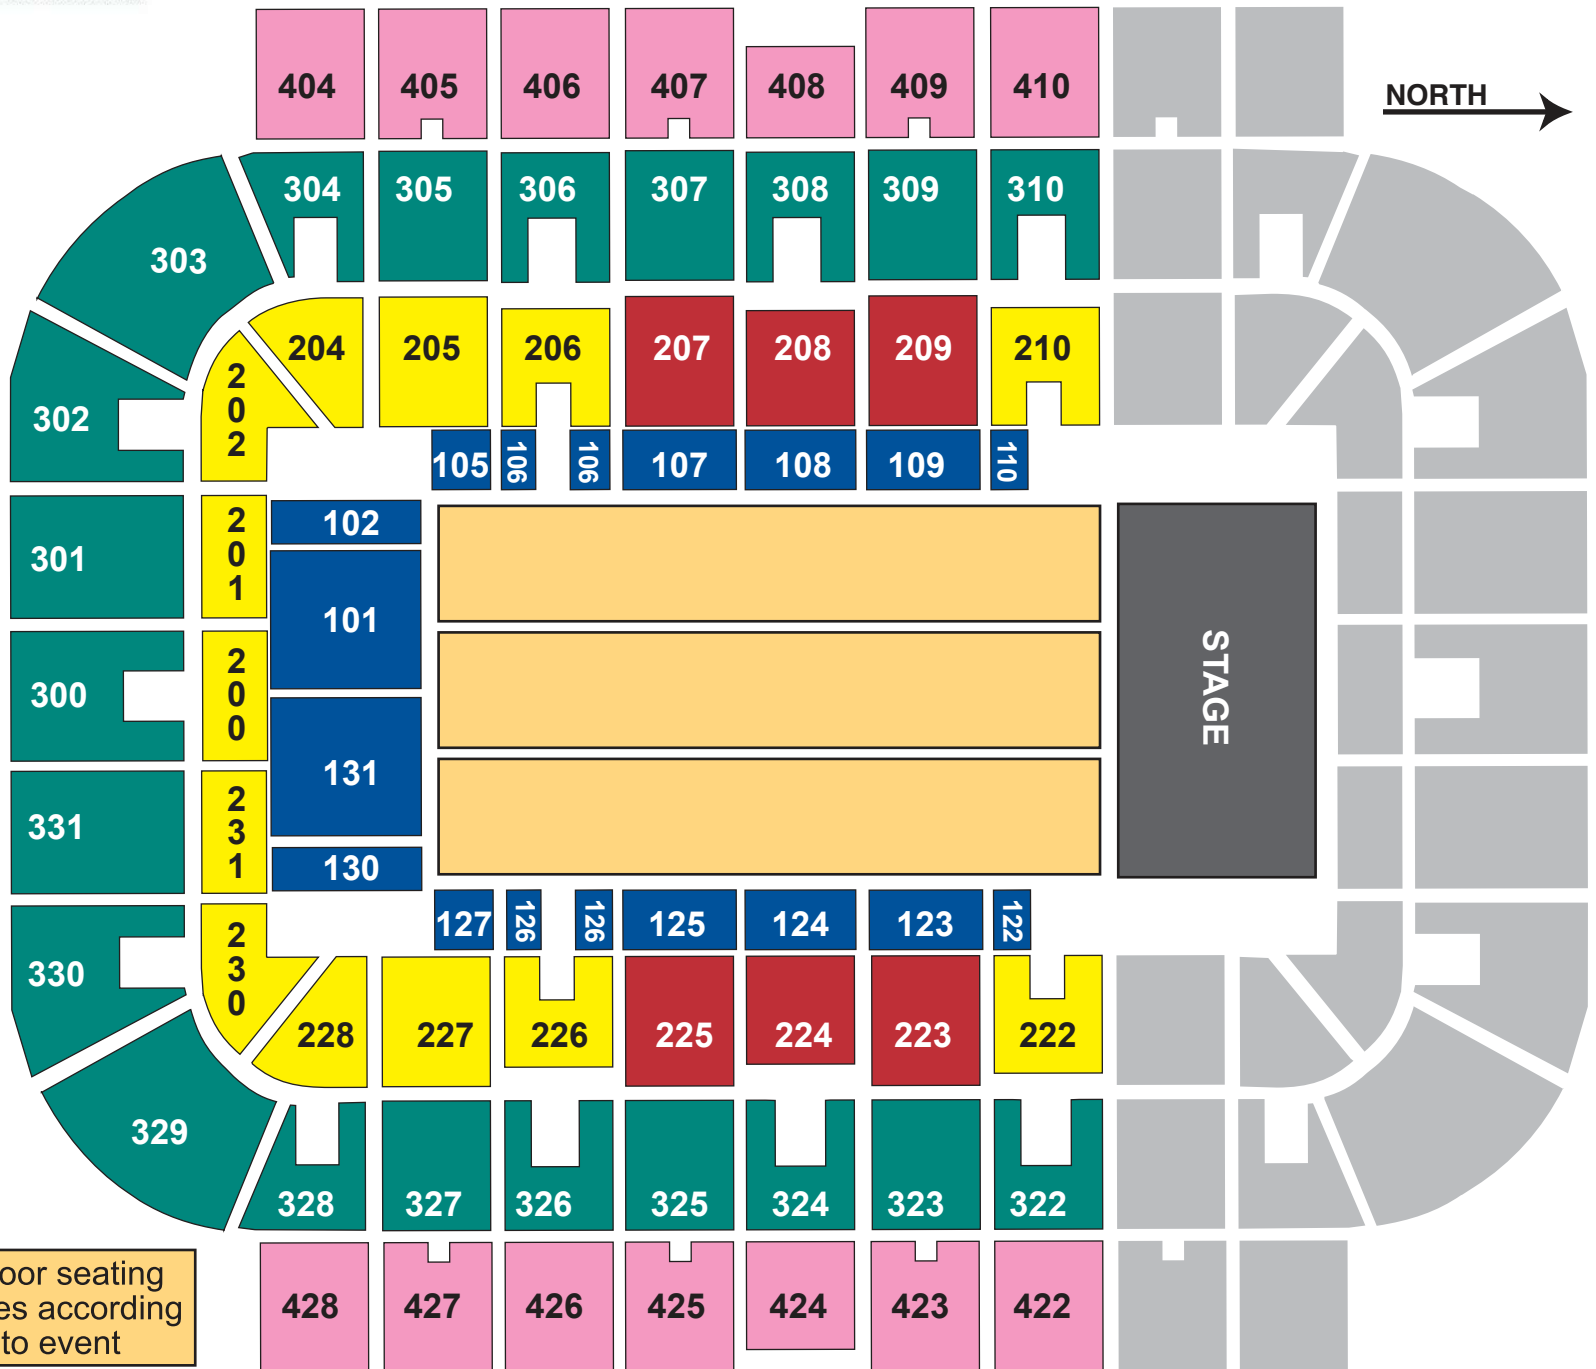

END CONCERT WITH 180° SIGHTLINES: 8,509 CAPACITY

*Floor seating varies according to event