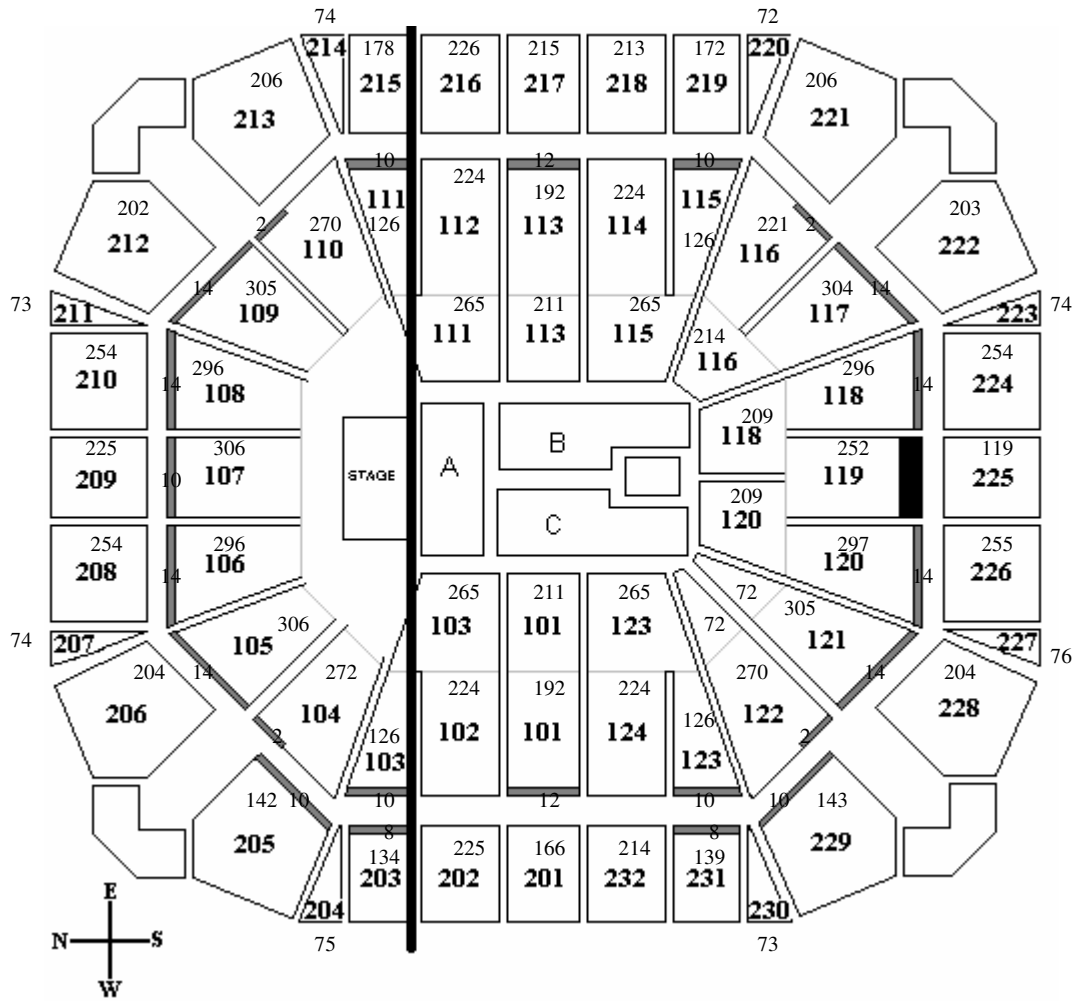

# UNITED SPIRIT ARENA

## Seating Chart with Capacities

### 180°

Floor Seats:	950
Lower Bowl Seating Capacity:	5,839 (includes 104 handicap seats)
Suite Seats (all lower bowl):	232
Upper Bowl Seating Capacity:	3,267 (includes 18 handicap seats)
Total:	10,288

- Lower bowl is all 100 level sections; upper bowl is all 200 level sections.
- Larger, bold numbers in diagram are section numbers; other numbers are the seating capacity in each section.
- In this configuration, we block six suites.