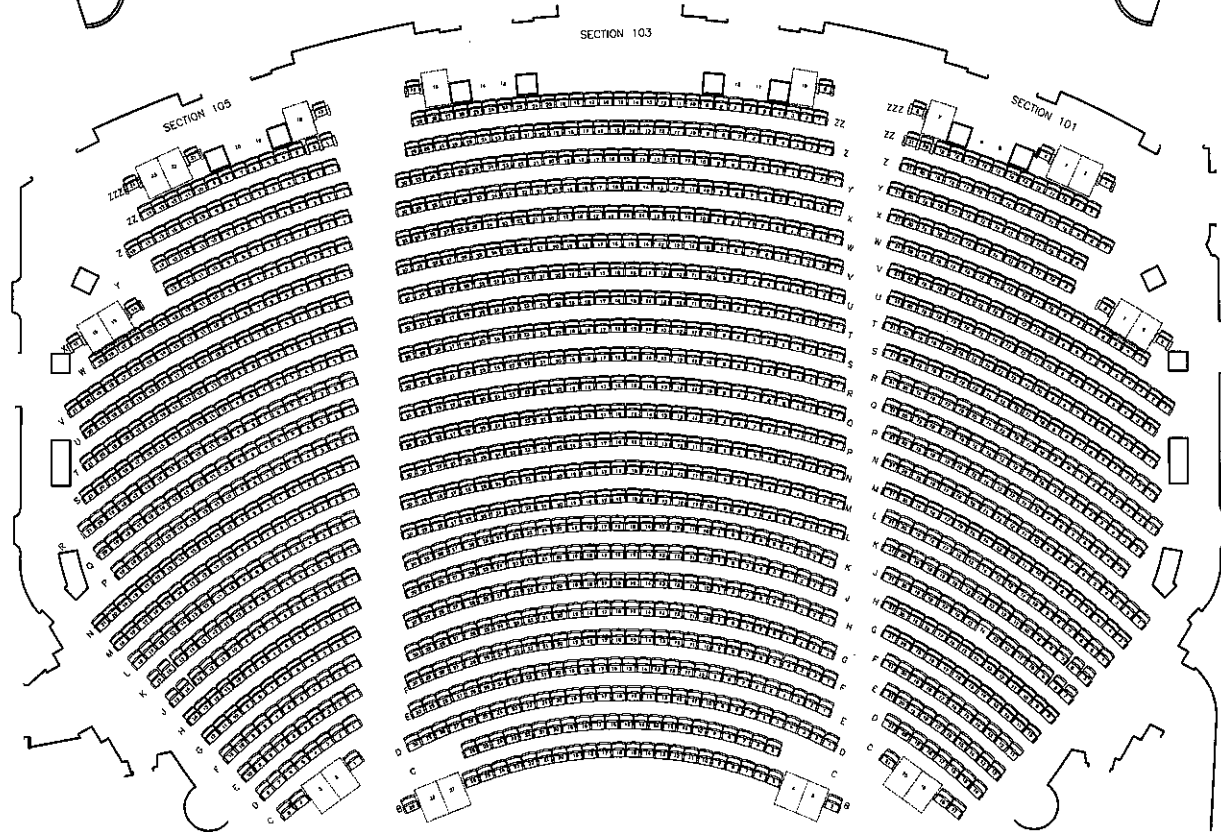

BALCONY LEVEL

ORCHESTRA LEVEL

Capacity with pit
 Floor – 1482
 Balcony – 708
 Pit – 40
 TOTAL 2230