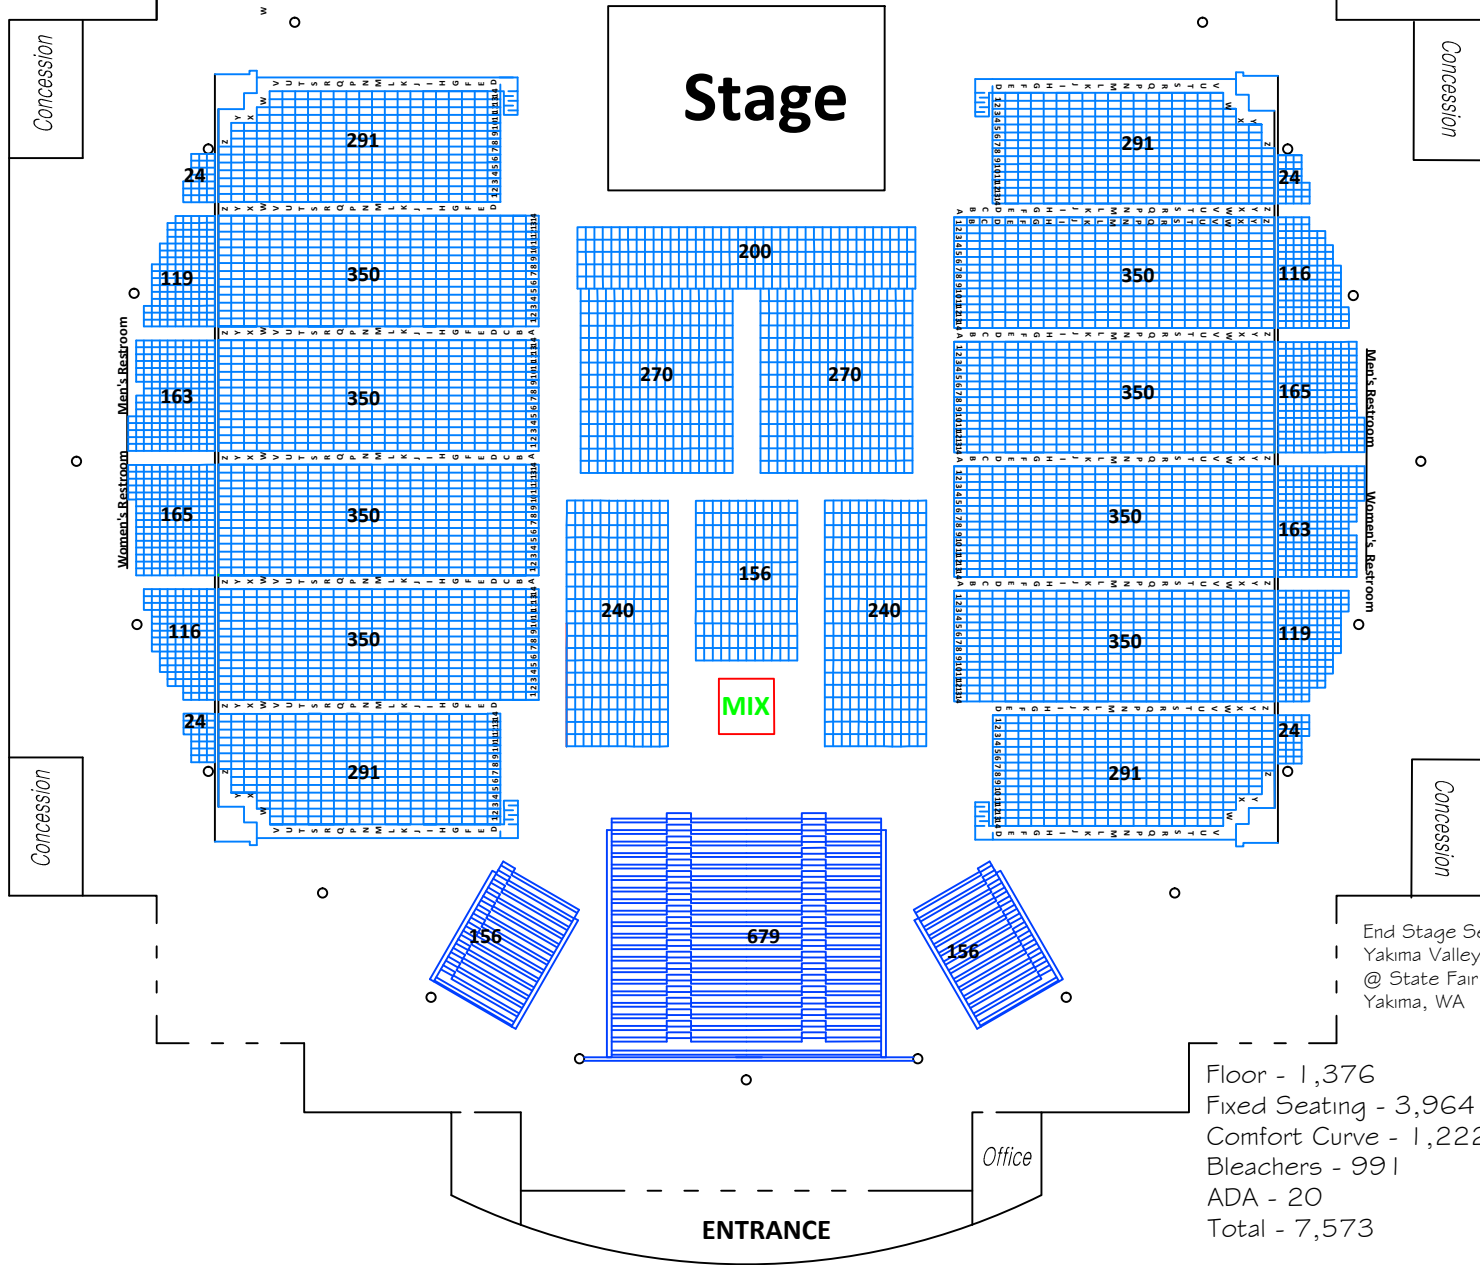

# Stage

End Stage Seating Chart  
 Yakima Valley SunDome  
 @ State Fair Park  
 Yakima, WA

Floor - 1,376  
 Fixed Seating - 3,964  
 Comfort Curve - 1,222  
 Bleachers - 991  
 ADA - 20  
 Total - 7,573