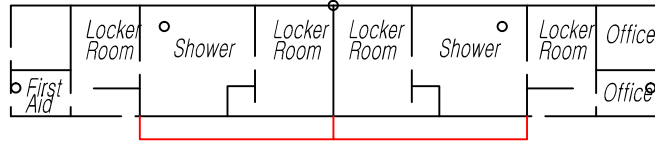

Commissary

Stage

End Stage Seating Chart
 Yakima Valley SunDome
 @ State Fair Park
 Yakima, WA

Floor - 1,376
 Fixed Seating - 3,964
 Comfort Curve - 1,222
 Bleachers - 991
 ADA - 20
 Total - 7,573

ENTRANCE