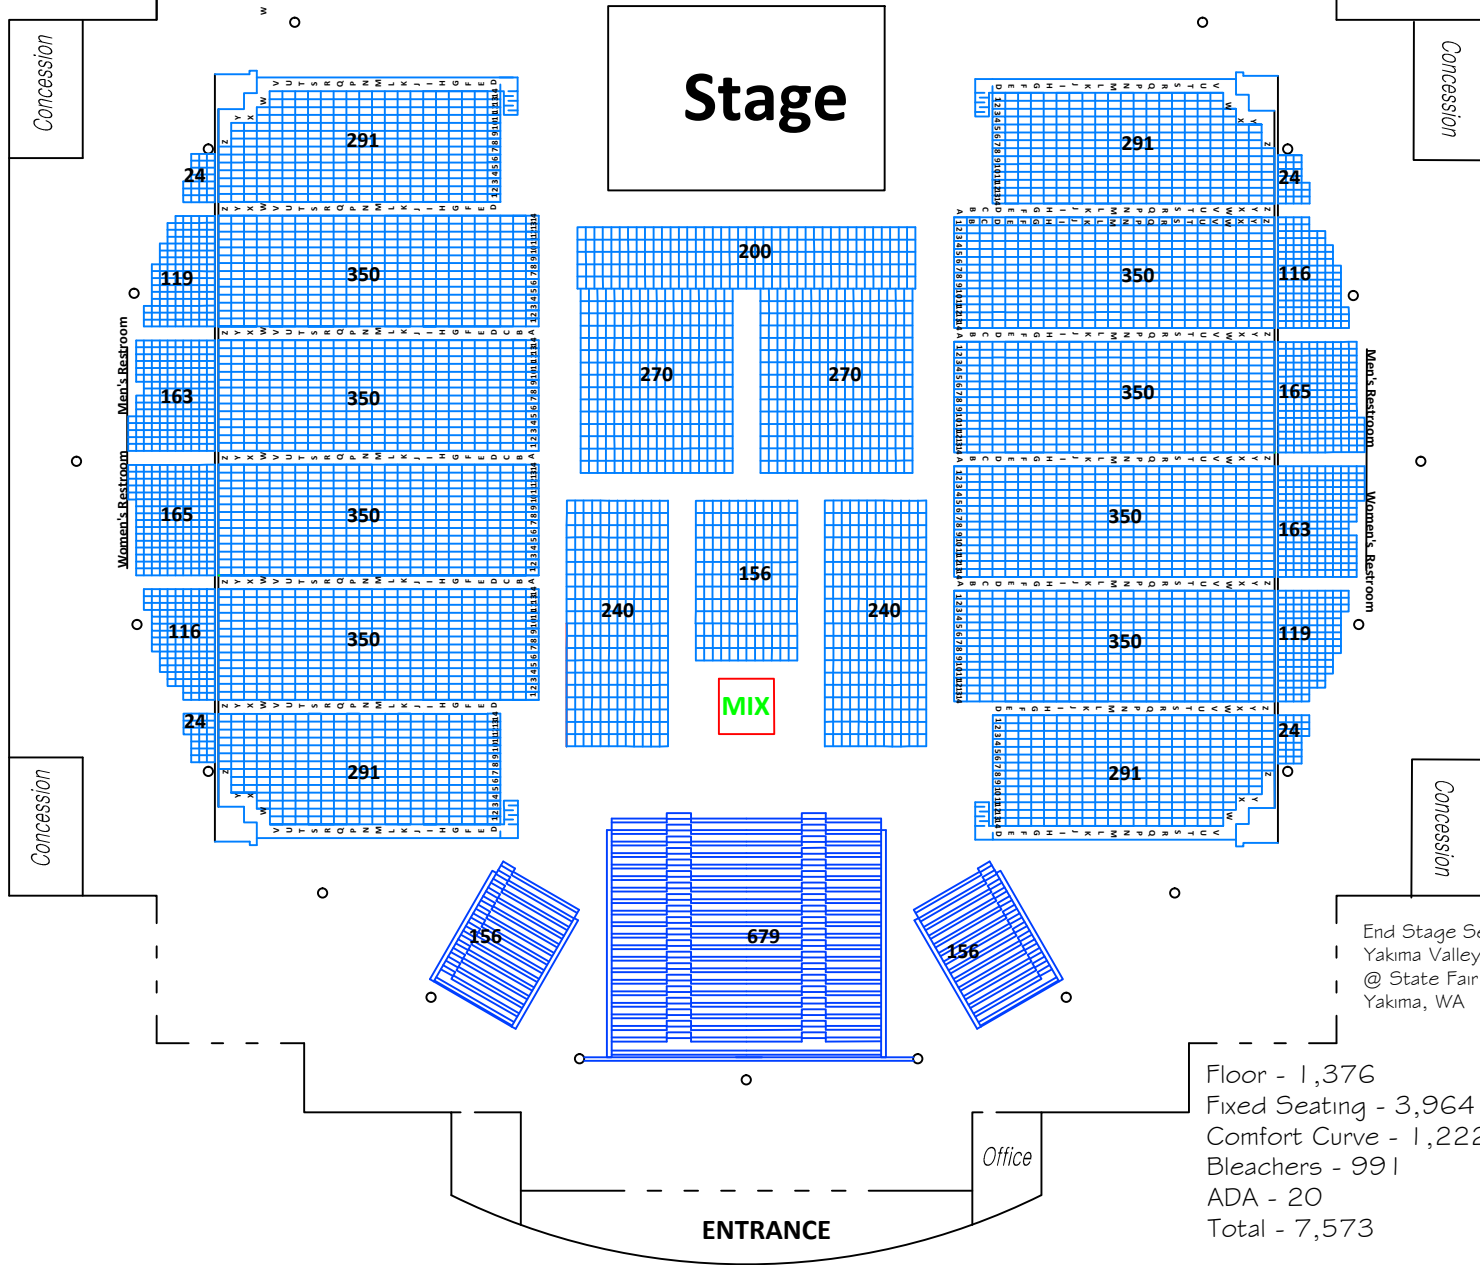

Commissary

Stage

End Stage Seating Chart
 Yakima Valley SunDome
 @ State Fair Park
 Yakima, WA

Floor - 1,376
 Fixed Seating - 3,964
 Comfort Curve - 1,222
 Bleachers - 991
 ADA - 20
 Total - 7,573

ENTRANCE

Office