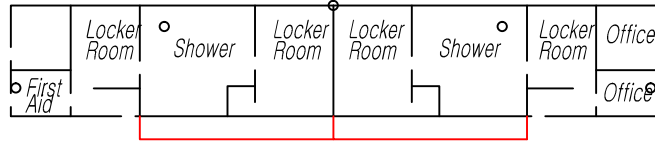

# Stage

End Stage Seating Chart  
 Yakima Valley SunDome  
 @ State Fair Park  
 Yakima, WA

Floor - 1,376  
 Fixed Seating - 3,964  
 Comfort Curve - 1,222  
 Bleachers - 991  
 ADA - 20  
 Total - 7,573