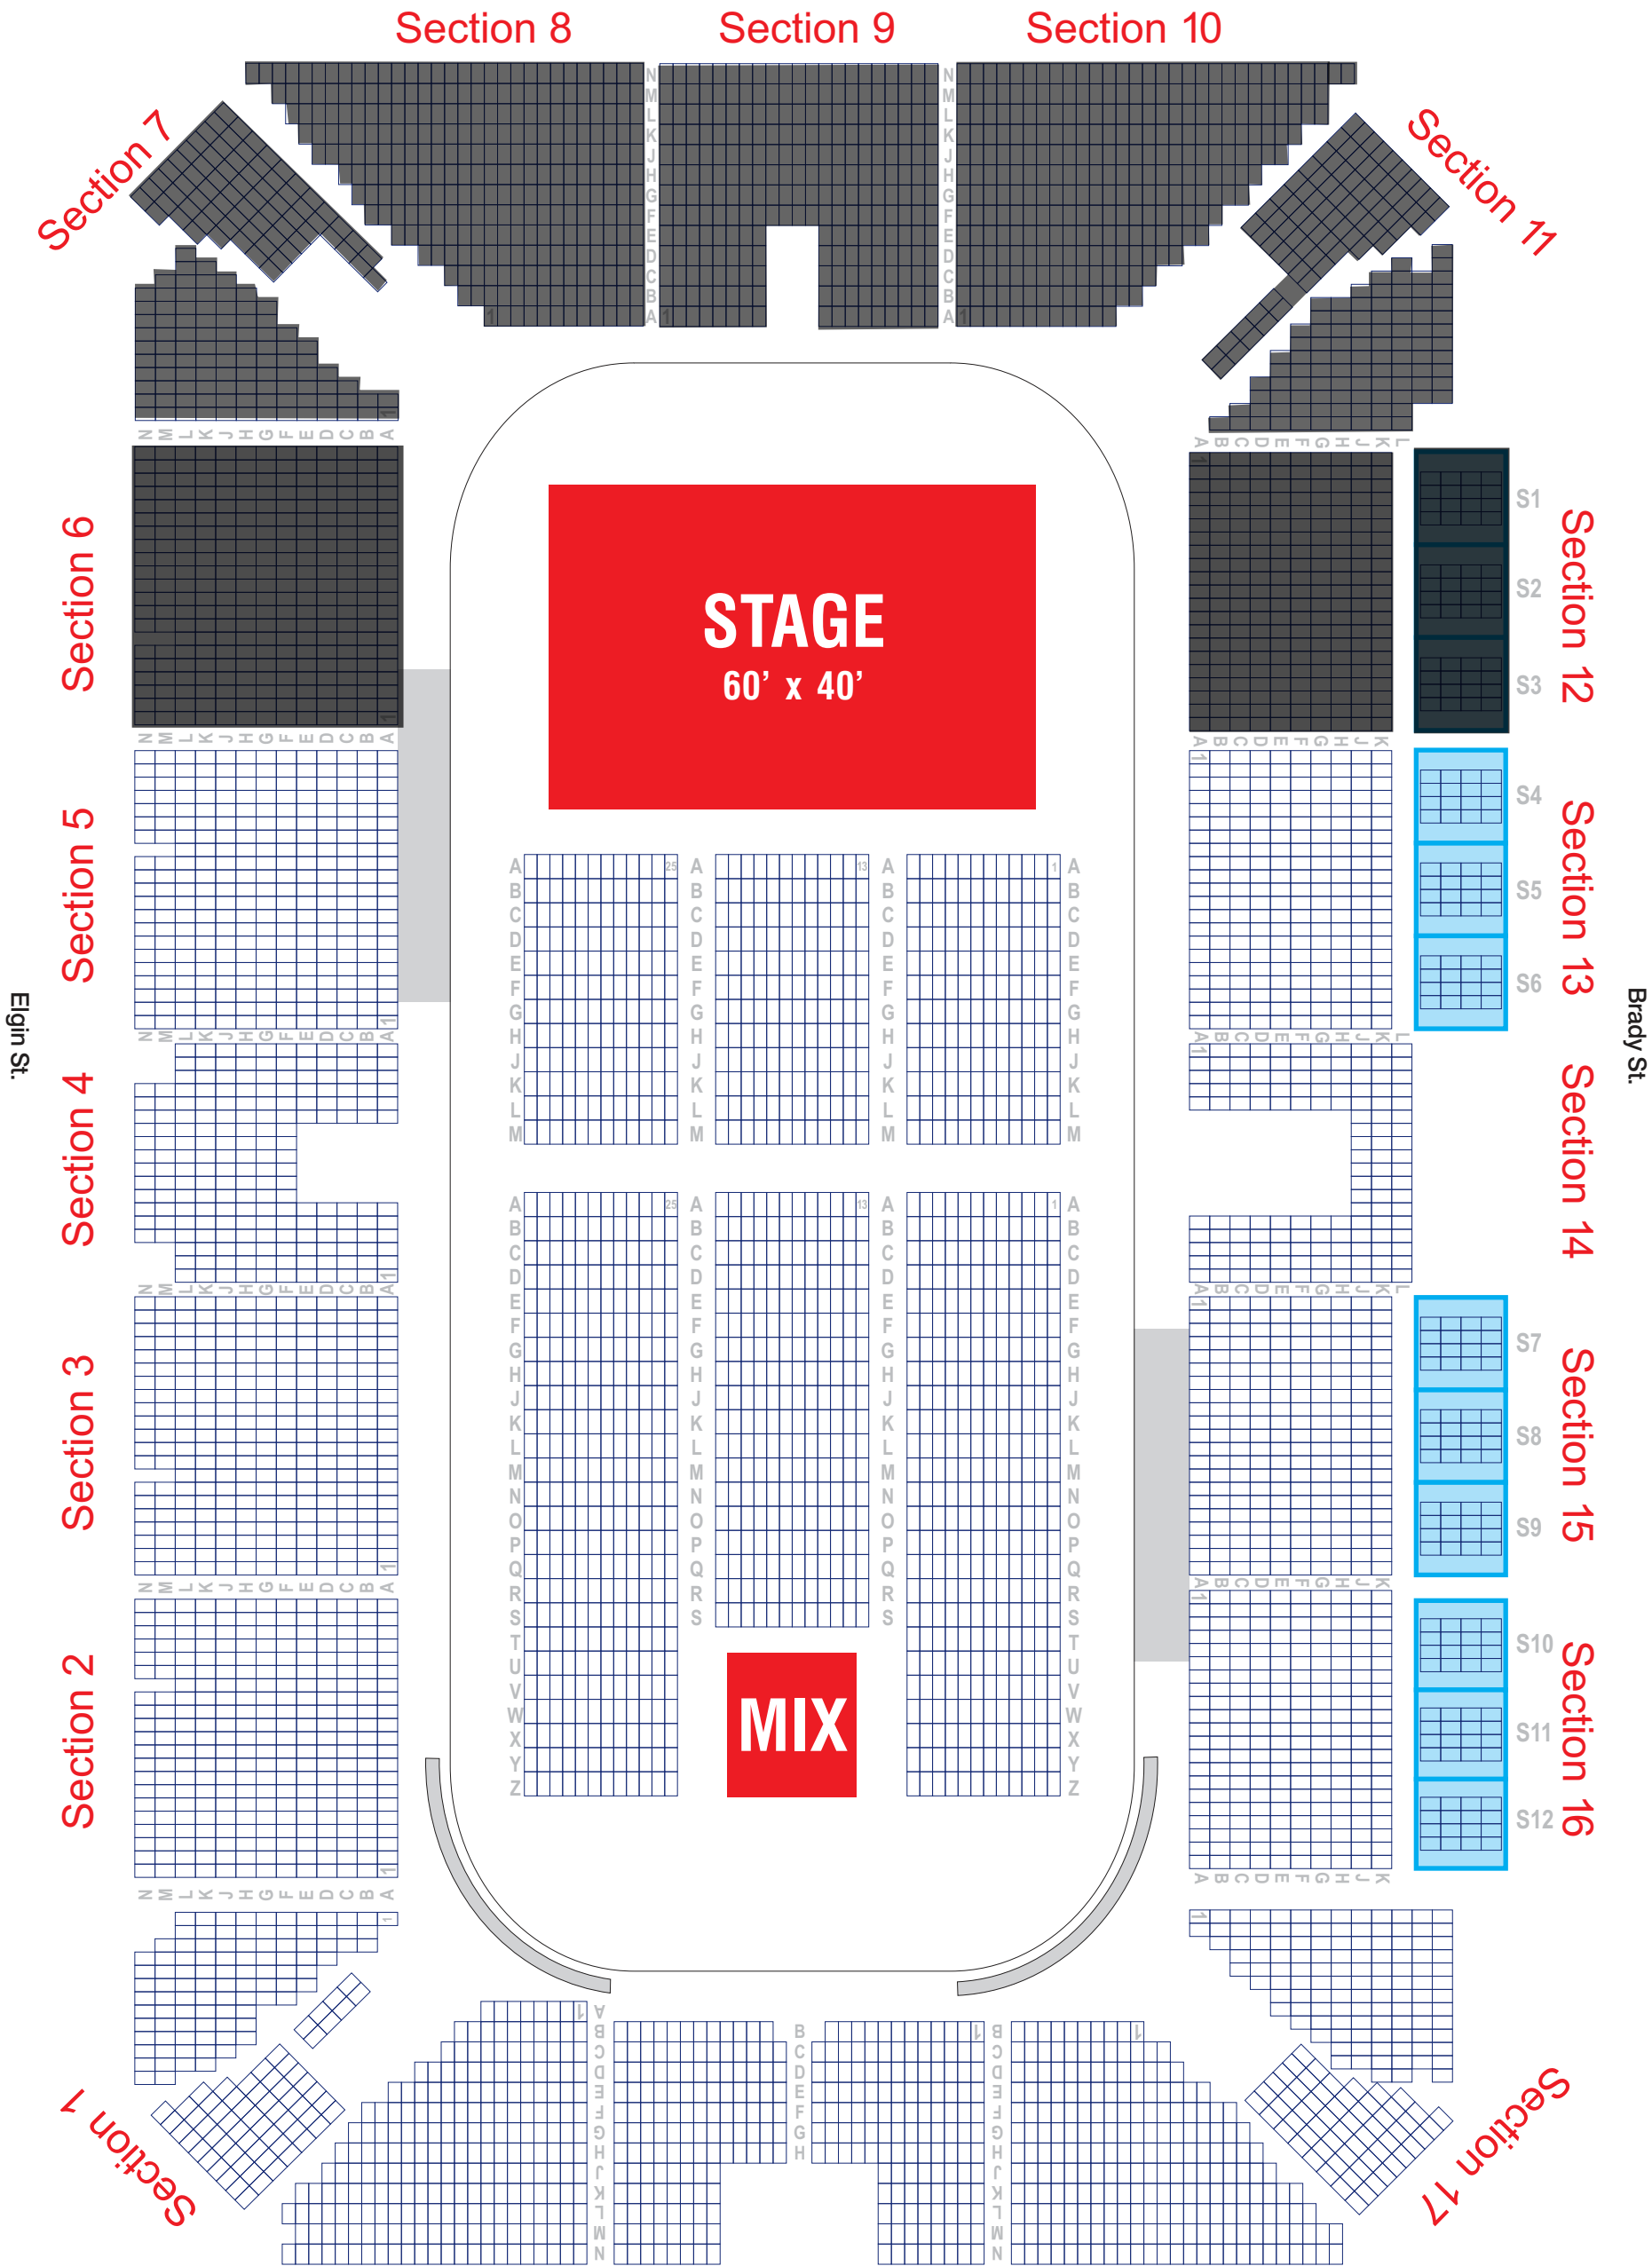

Sudbury Community Arena

180 Degree Seating

Seating: 2,645
 Standing: 349
 Boxes: 128
 Barrier Free: 24
 Floor: 1,416 (non-fixed seating)
Total: 4,562 people

Seating: 2,645
 Standing: 349
 Boxes: 128
 Barrier Free: 24
 GA Floor: 1,500
Total: 4,646