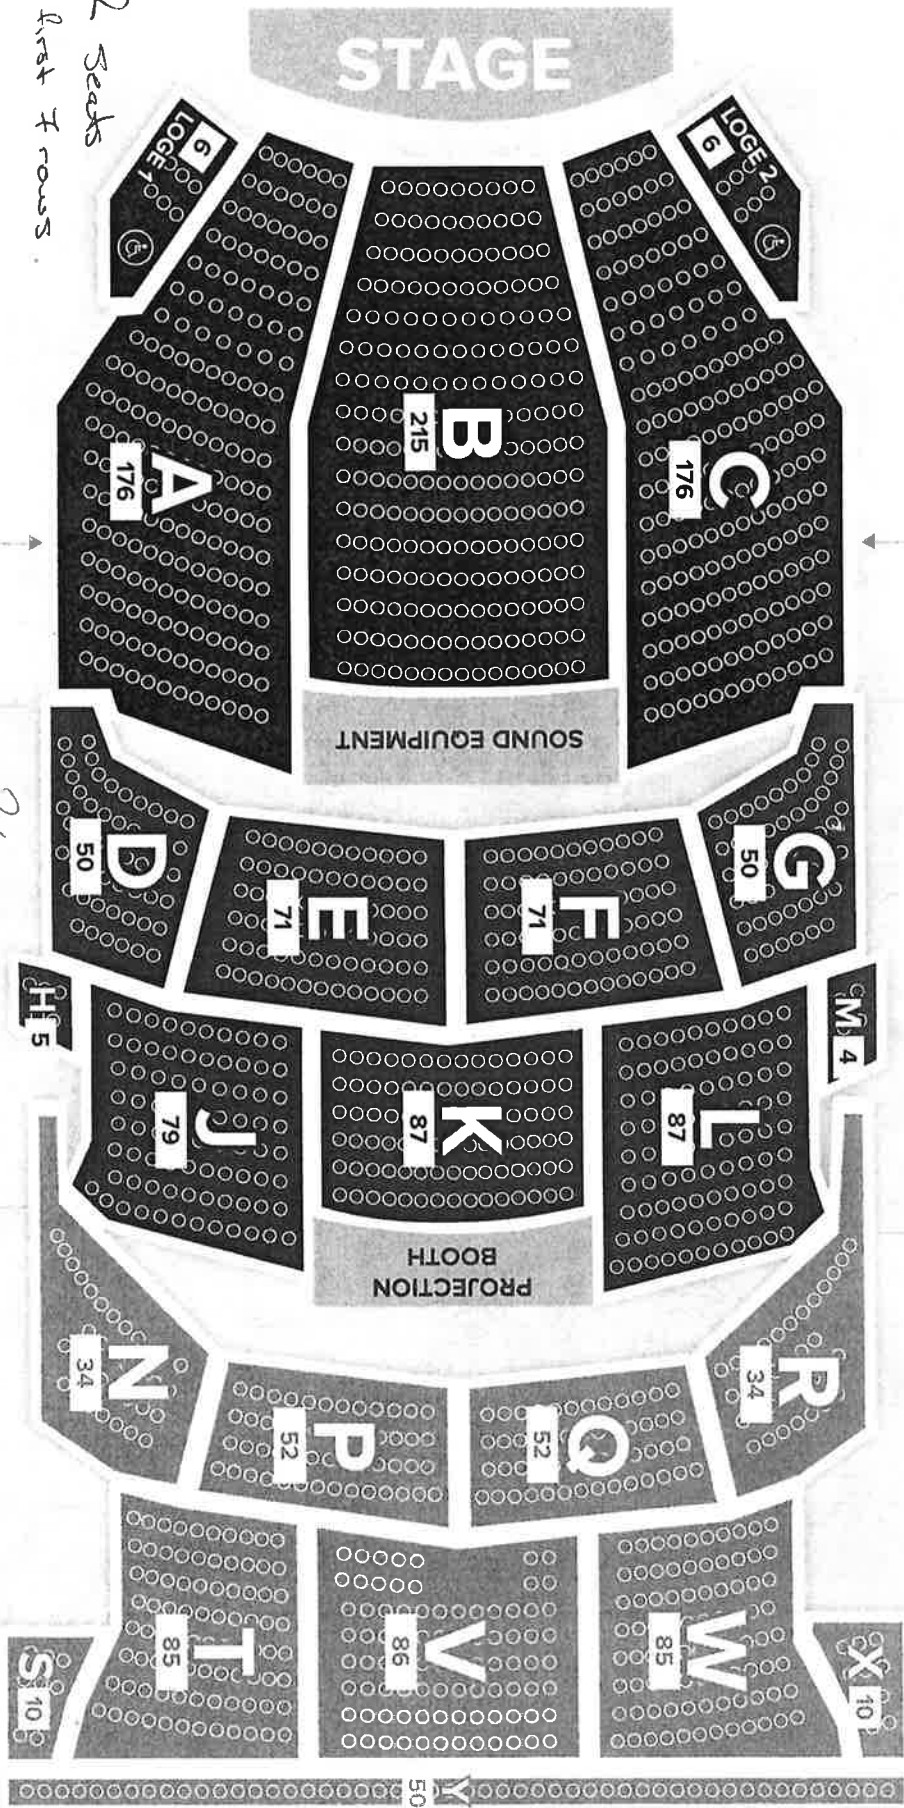

364 SMITH ST
 WPG, MB
 R2B 2H2

- MAIN FLOOR: ~~574~~ 577
 - FIRST BALCONY: 504
 - SECOND BALCONY: 498 (172 CHAIRS/ 326 PEWS)
- TOTAL CAPACITY: ~~1574~~ 1579.

Note: Sections S, T, V, W, X, Y are bench seating
 *All balcony seats are accessible by stairs only
 (no elevator). 35 steps to 1st balcony, 65 to 2nd.

402 seats
 w/out first 7 rows.

370
 OVERHANG

242
 OVERHANG

247
 OVERHANG

As of May 9/16