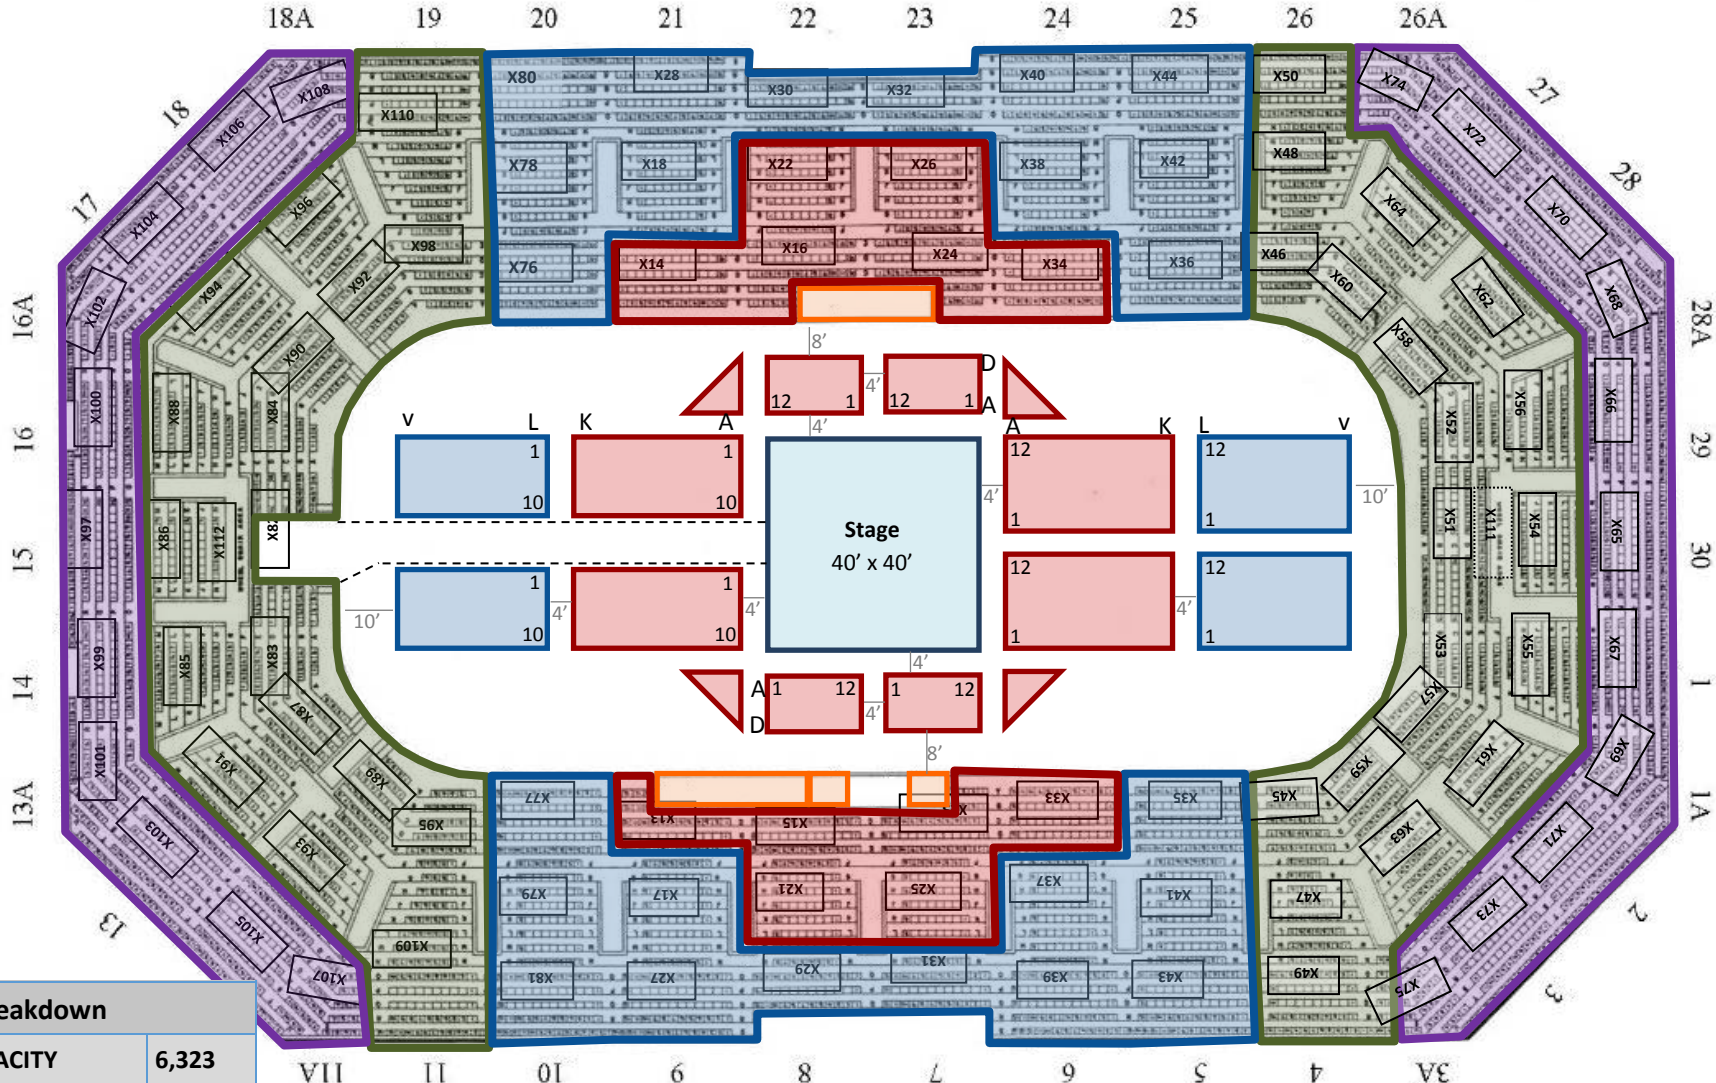

# Wings Event Center — Arena Seat Map — 360 In the Round

Seating Breakdown			
<b>TOTAL CAPACITY</b>			<b>6,323</b>
<span style="color: red;">■</span>	P1	\$ ___	1,336
<span style="color: blue;">■</span>	P2	\$ ___	1,880
<span style="color: green;">■</span>	P3	\$ ___	1,588
<span style="color: purple;">■</span>	P4	\$ ___	1,479
<span style="color: orange;">■</span>	VIP Boxes	\$ ___	40

FLOOR CAPACITY		<b>1,210</b>
<span style="color: red;">■</span>	P1	\$ ___ 686
<span style="color: blue;">■</span>	P2	\$ ___ 484
<span style="color: orange;">■</span>	VIP Boxes	\$ ___ 40

BOWL CAPACITY		<b>5,113</b>
<span style="color: red;">■</span>	P1	\$ ___ 650
<span style="color: blue;">■</span>	P2	\$ ___ 1,396
<span style="color: green;">■</span>	P3	\$ ___ 1,588
<span style="color: purple;">■</span>	P4	\$ ___ 1,479