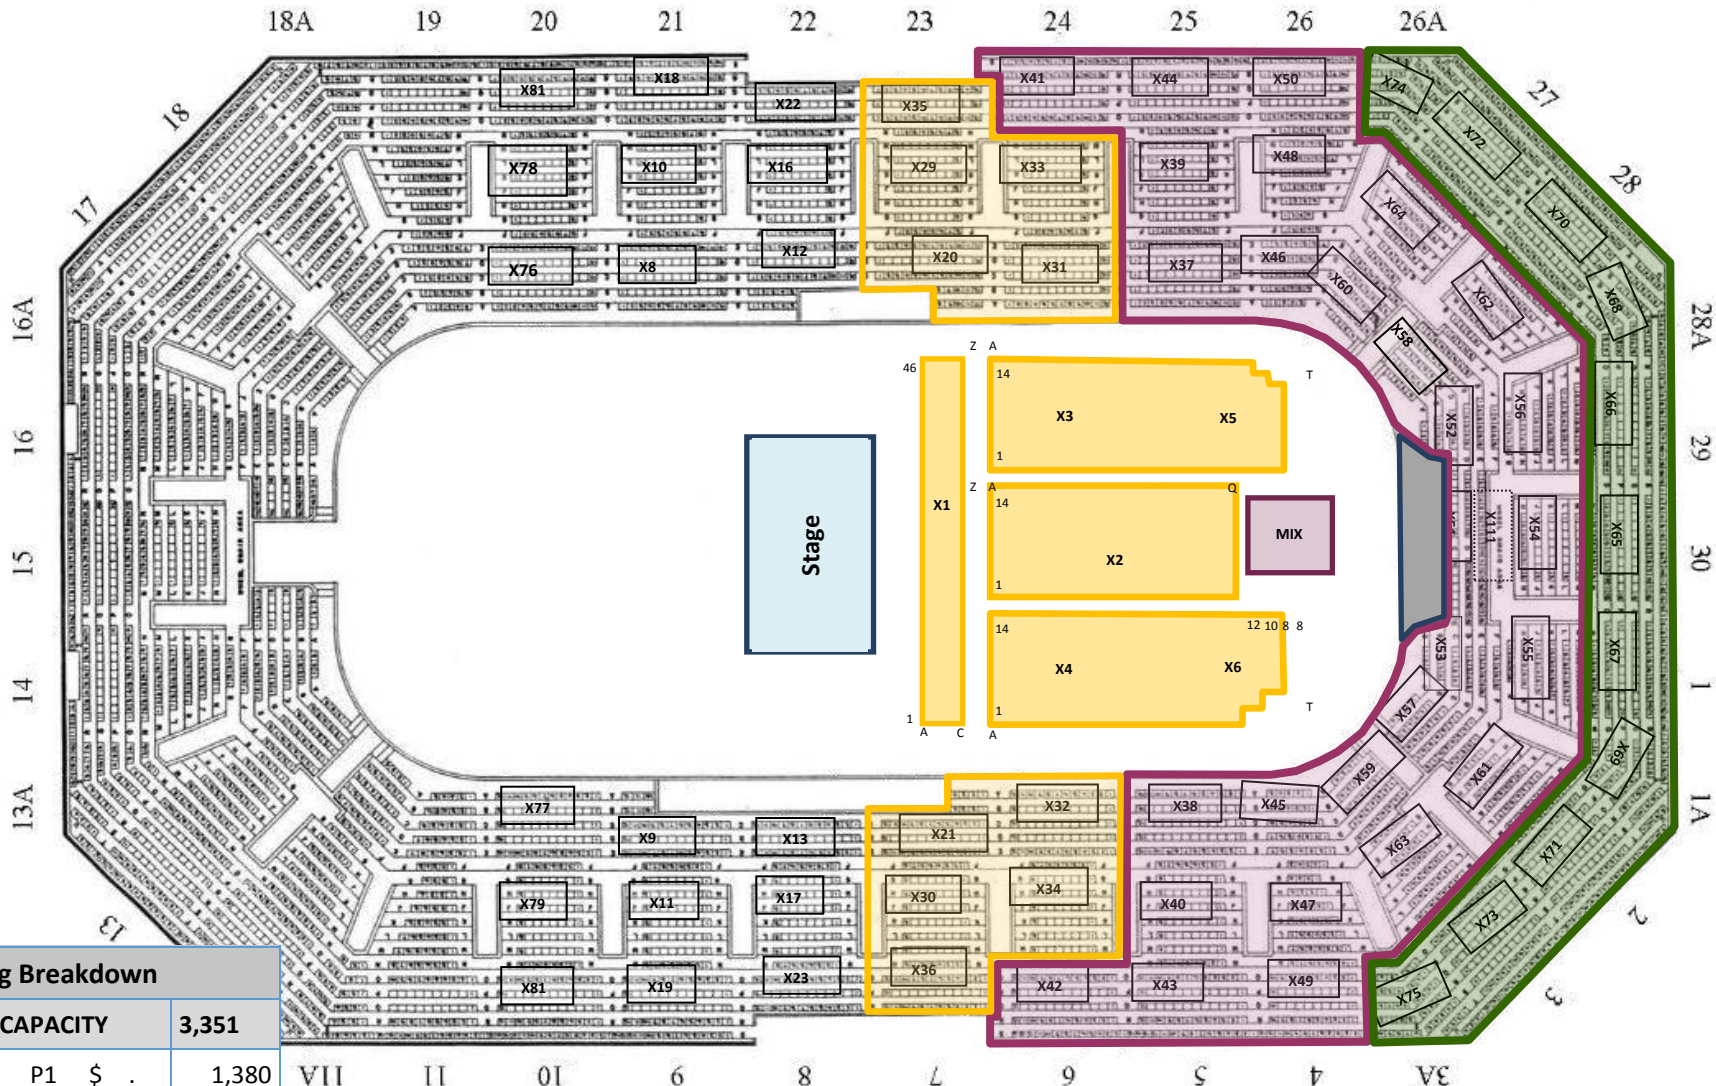

Wings Event Center — Arena — Half House Seat Map

Kalamazoo, MI

Seating Breakdown			
TOTAL CAPACITY			3,351
	P1	\$ __. __	1,380
	P2	\$ __. __	1,294
	P3	\$ __. __	677

Handicapped Seating- X111