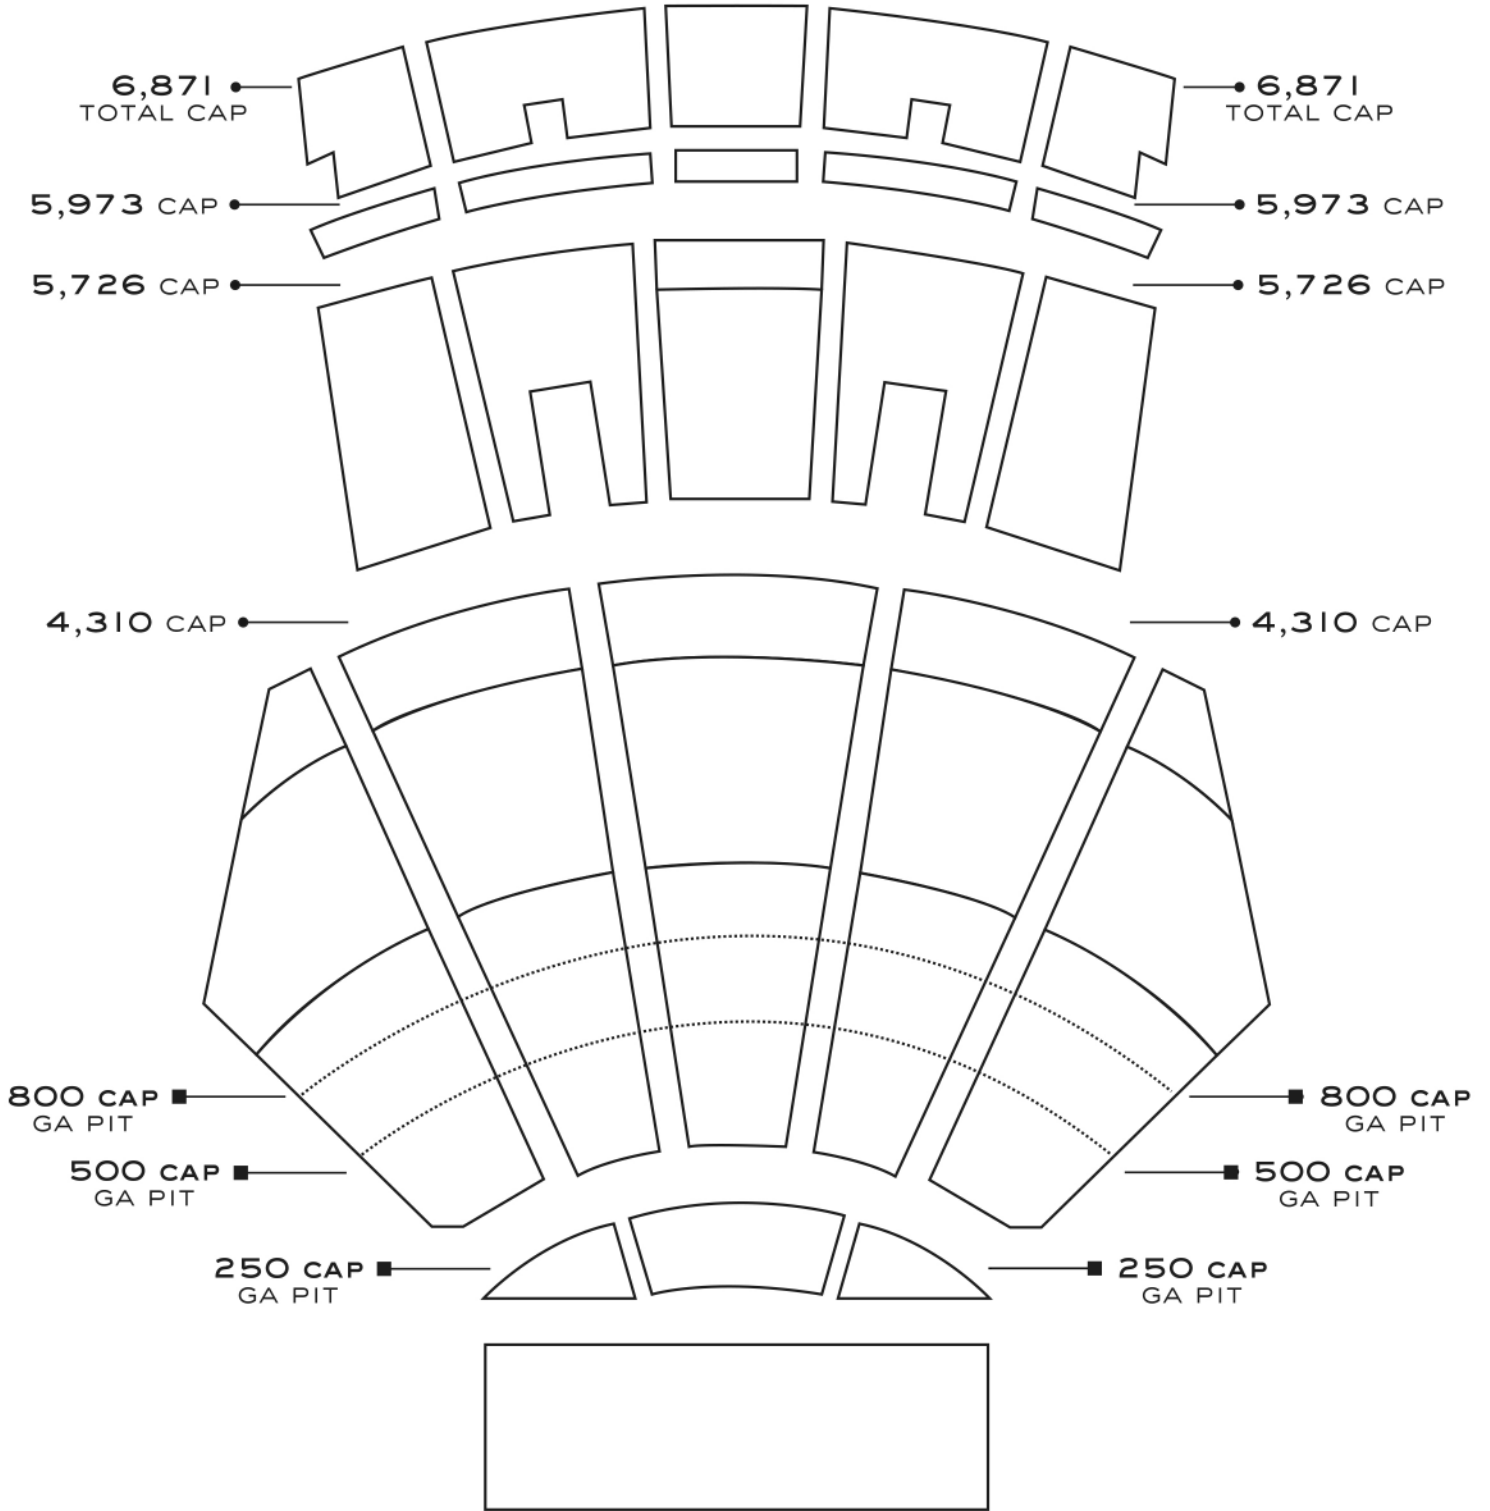

Microsoft Theater

FLEXIBLE SEATING OPTIONS

STATE OF THE ART CURTAINING SYSTEM AT THE PUSH OF A BUTTON

TOTAL CAPACITY

6,871