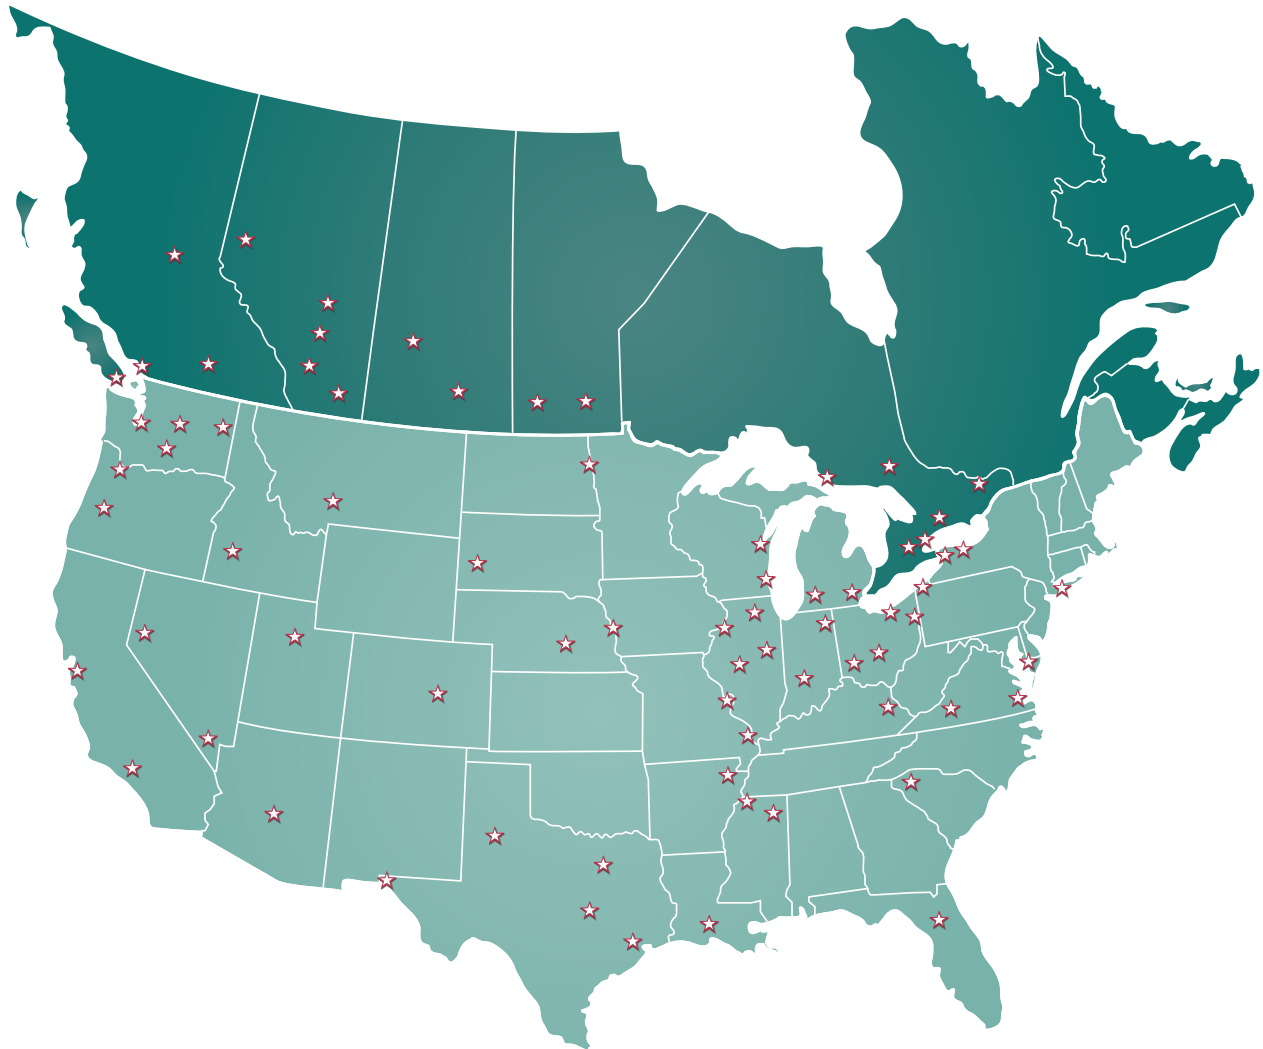

VenueCoalition

ARENA ROSTER

CANADA

Victoria, BC - SAVE-ON-FOODS MEMORIAL CENTRE	7,000
Vancouver, BC - THUNDERBIRD ARENA	7,000
Kelowna, BC - PROSPERA PLACE	6,000
Prince George, BC - CN CENTRE	6,800
Grande Prairie, AB - REVOLUTION PLACE	4,684
Red Deer, AB - WESTERNER PARK CENTRIUM	5,800
Edmonton, AB - EDMONTON EXPO CENTRE	7,000
Calgary, AB - SCOTIABANK SADDLEDOME	17,100
Lethbridge, AB - ENMAX CENTRE	6,525
Saskatoon, SK - SASKTEL CENTRE	16,500
Regina, SK - BRANDT CENTRE	7,268
Brandon, MB - WESTOBA PLACE AT KEYSTONE CENTRE	6,000
Winnipeg, MB - BELL MTS PLACE	15,000
Sault Ste. Marie, ON - GFL MEMORIAL GARDENS	6,000
Sudbury, ON - SUDBURY ARENA	6,600
Kitchener, ON - KITCHENER MEMORIAL AUDITORIUM	7,241
Mississauga, ON - PARAMOUNT FINE FOODS CENTRE	6,000
Peterborough, ON - PETERBOROUGH MEM. CENTRE	5,400
Ottawa, ON - TD PLACE	10,000

SOUTH / SOUTHEAST

Gainesville, FL - STEPHEN C. O'CONNELL CENTER	12,000
Greenville, SC - BON SECOURS WELLNESS ARENA	15,000
Jonesboro, AR - FIRST NATIONAL BANK ARENA	11,000
Lafayette, LA - CAJUNDOME	12,750
Pikeville, KY - APPALACHIAN WIRELESS ARENA	7,000
Southaven, MS - LANDERS CENTER	10,000
Tupelo, MS - BANCORPSOUTH ARENA	10,000

SOUTHWEST

Allen, TX - ALLEN EVENT CENTER	7,080
Belton, TX - BELL COUNTY EXPO CENTER	8,000
El Paso, TX - UTEP-DON HASKINS CENTER	12,351
Houston, TX - TOYOTA CENTER	18,100
Lubbock, TX - UNITED SUPERMARKETS ARENA	15,000
Phoenix, AZ - TALKING STICK RESORT ARENA	17,716

NORTHEAST / MID-ATLANTIC

Buffalo, NY - KEYBANK CENTER	19,468
Erie, PA - ERIE INSURANCE ARENA	8,200
Hampton, VA - HAMPTON COLISEUM	13,800
Rochester, NY - BLUE CROSS ARENA	12,875
Salem, VA - SALEM CIVIC CENTER	8,000
Salisbury, MD - WICOMICO YOUTH & CIVIC CENTER	6,800
Uniondale, NY - NYCB LIVE - NASSAU MEM. COLISEUM	14,950