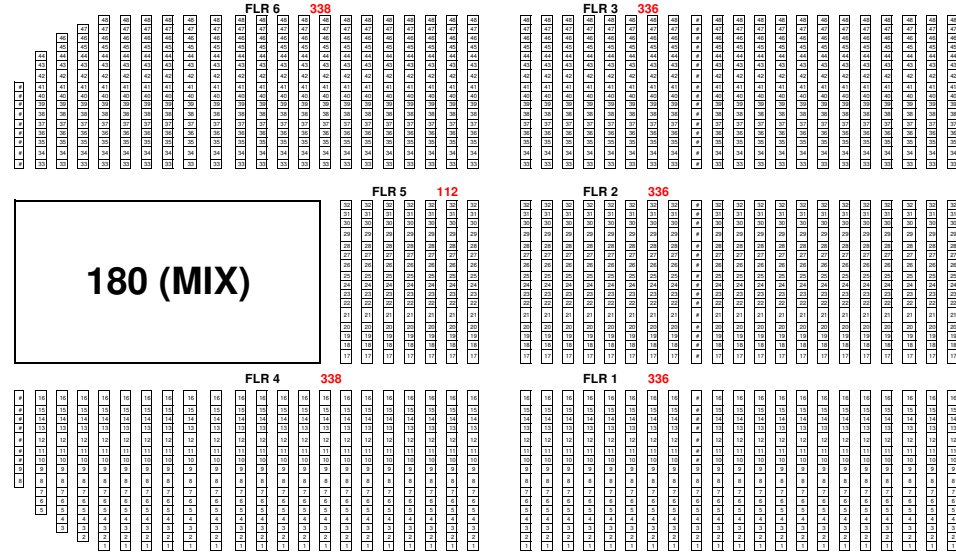

GATE C

GATE D

180 - Fixed Seating

Overall Capacity - 6,347

Lower Bowl - 2,029

Upper Bowl - 2,522

Floor - 1,796

Box Office

GATE A

GATE C

GATE B

GATE A