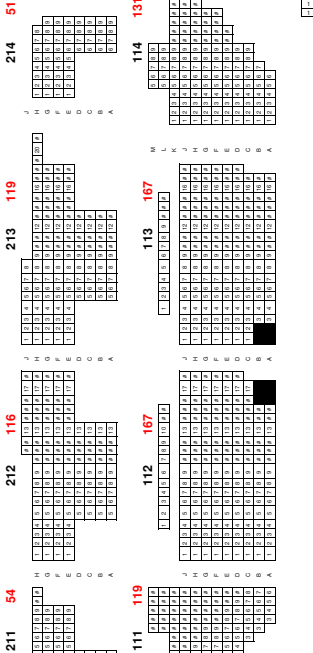

GATE C

GATE D

180 - Fixed Seating

Overall Capacity - 6,347

Lower Bowl - 2,029

Upper Bowl - 2,522

Floor - 1,796

Box Office

GATE A

GATE C

GATE B

GATE A