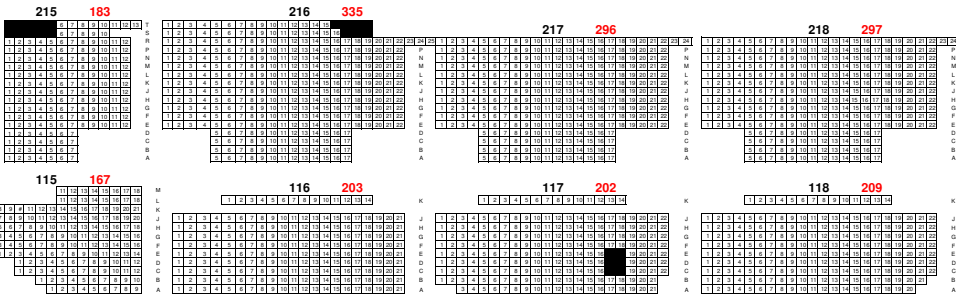

GATE C

GATE D

180 - Fixed Seating

Overall Capacity - 6,347

Lower Bowl - 2,029

Upper Bowl - 2,522

Floor - 1,796

Box Office

GATE A

GATE C

GATE B

GATE A