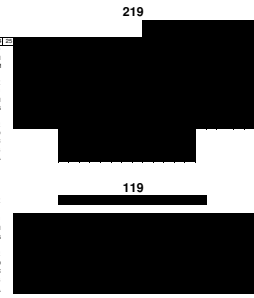

180 - Fixed Seating

Overall Capacity - 6,347

Lower Bowl - 2,029

Upper Bowl - 2,522

Floor - 1,796

Box Office

GATE A

GATE C