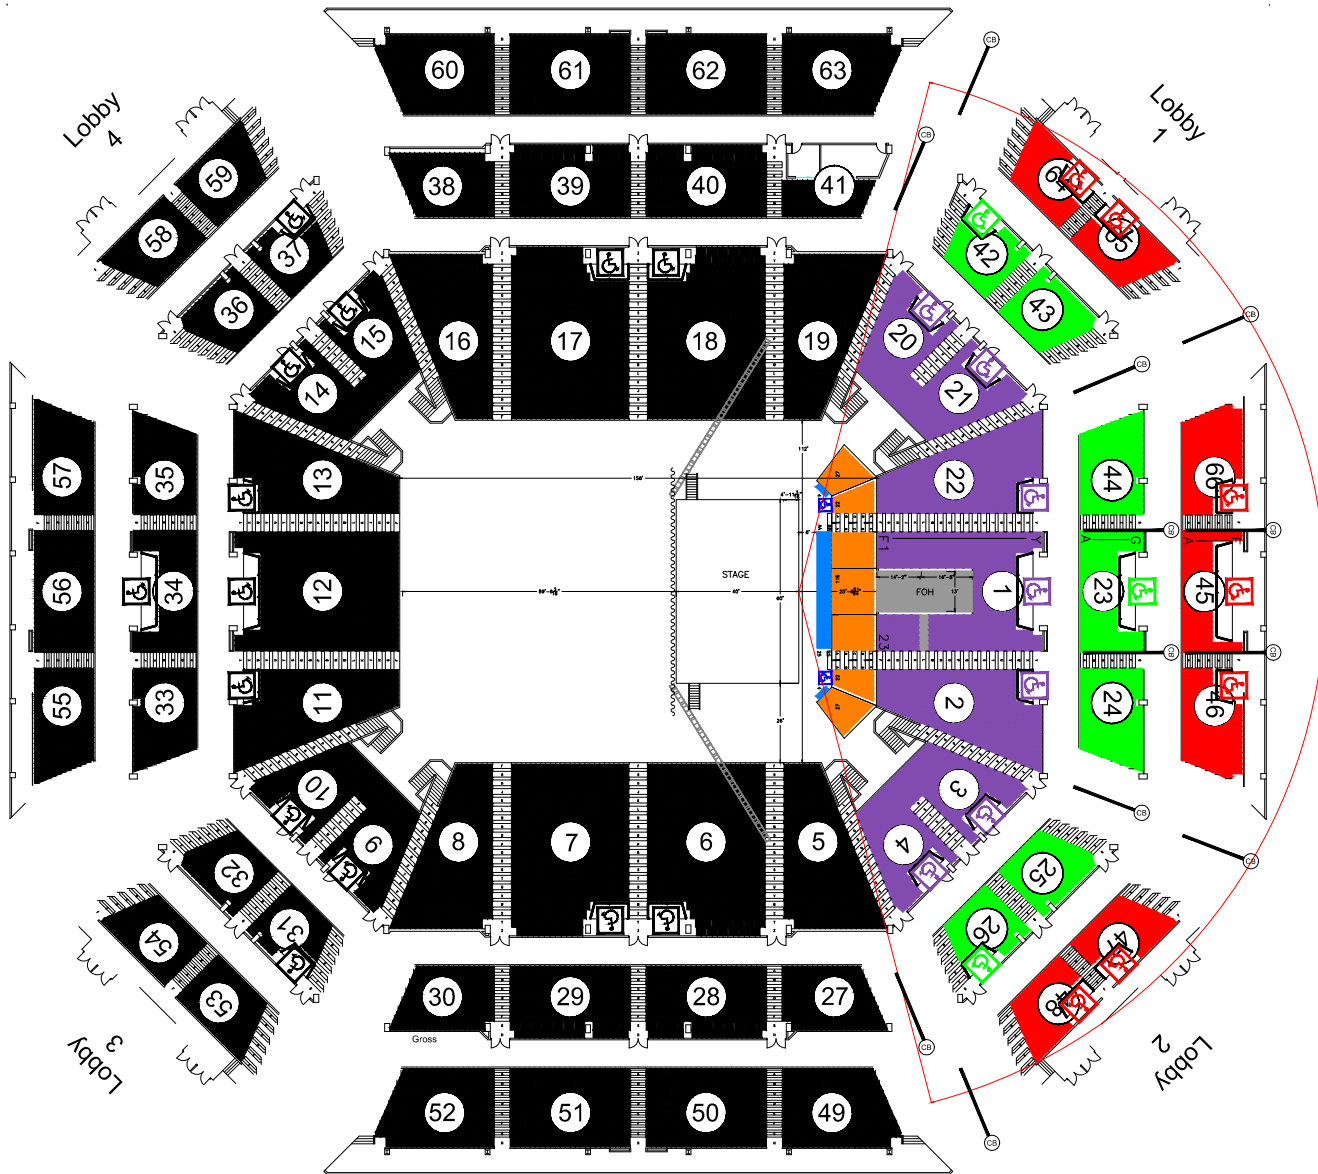

# Intimate Theater

SCALE:  
0 5 10 20 30

January, 2020

© Curtain Breaks on 2nd Level and 3rd Level

## Headliner

Support/Tour Name

Boise, Idaho

ExtraMile Arena

Show Time / Door Time

Event Day, Month, Date, Year

On Sale Day, Month, Date, Year

## Sellable Seating Capacities

Reserved Floor	58
Retractable Seating	213
1st Level Bowl	829
2nd Level Bowl	726
3rd Level Bowl	635

Total 2,461  
Reserved Floor Production Holds: 97  
(Not included in Sellable Capacities)

w/GA Floor 288  
(GA Floor replaces Reserved Floor & Retractable Seating in above legend)

Total 2,478  
GA Floor Production Holds: 112  
(Not included in Sellable Capacities)

1st Level Bowl	Gross	Sellable	2nd Level Bowl	Gross	Sellable	3rd Level Bowl	Gross	Sellable
1	338	241	23	132	132	45	99	99
2	168	168	24	127	127	46	108	108
3	64	64	25	94	94	47	80	80
4	62	62	26	76	76	48	80	80
20	64	64	42	76	76	64	80	80
21	62	62	43	94	94	65	80	80
22	168	168	44	127	127	66	108	108
TOTAL	926	829	TOTAL	726	726	TOTAL	635	635