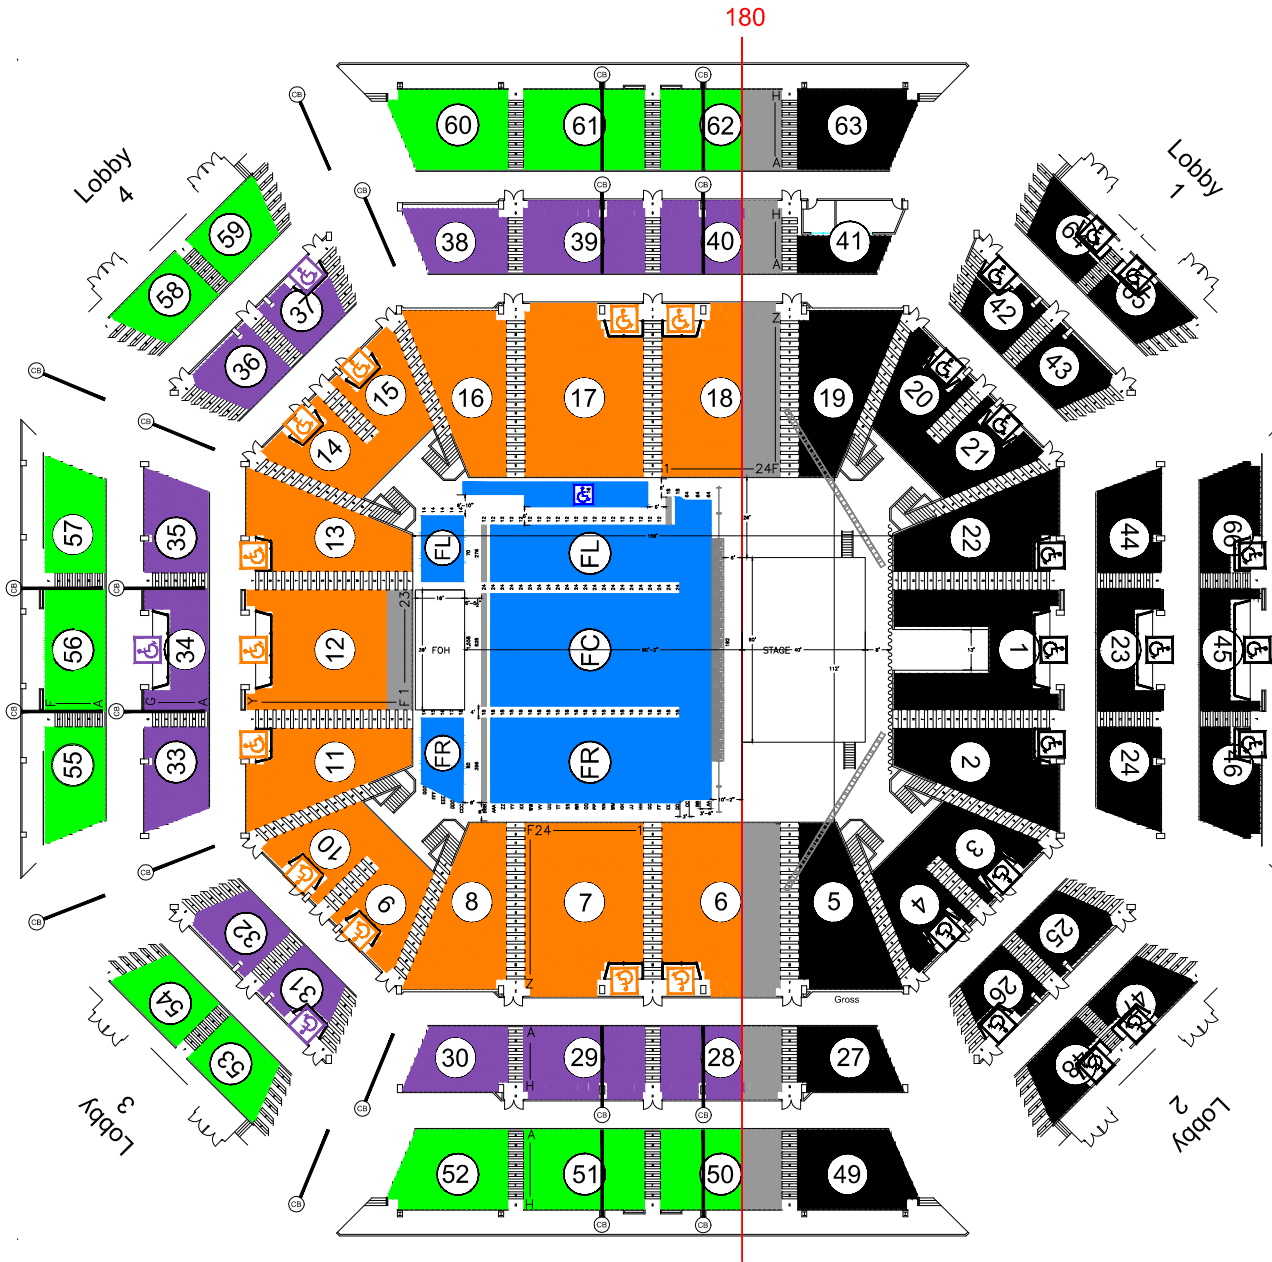

End Stage 180

SCALE:
0 5 10 20 30

Month Day, 2024

© Curtain Breaks on 2nd Level and 3rd Level

Headliner

Support/Tour Name

Boise, Idaho

ExtraMile Arena

Show Time / Door Time

Event Day, Month, Date, Year

On Sale Day, Month, Date, Year

Sellable Seating Capacities

Reserved Floor	1498
1st Level Bowl	2880
2nd Level Bowl	1585
3rd Level Bowl	1740

Total 7,703
Reserved Floor Production Holds: 691
(Not included in Sellable Capacities)

w/GA Floor 1704
(GA Floor replaces Reserved Floor in above legend)

Total 7,909
GA Floor Production Holds: 719
(Not included in Sellable Capacities)

1st Level Bowl	Gross	Sellable	2nd Level Bowl	Gross	Sellable	3rd Level Bowl	Gross	Sellable
6	443	287	28	184	123	50	192	128
7	323	323	29	184	181	51	192	192
8	237	237	30	126	126	52	163	163
9	126	126	31	76	76	53	96	96
10	124	124	32	94	94	54	96	96
11	230	230	33	127	127	55	124	124
12	310	241	34	132	132	56	142	142
13	206	206	35	127	127	57	124	124
14	124	124	36	94	94	58	96	96
15	122	122	37	76	76	59	96	96
16	247	247	38	126	126	60	163	163
17	326	326	39	182	180	61	192	192
18	443	287	40	184	123	62	192	128
TOTAL	3261	2880	TOTAL	1712	1585	TOTAL	1868	1740