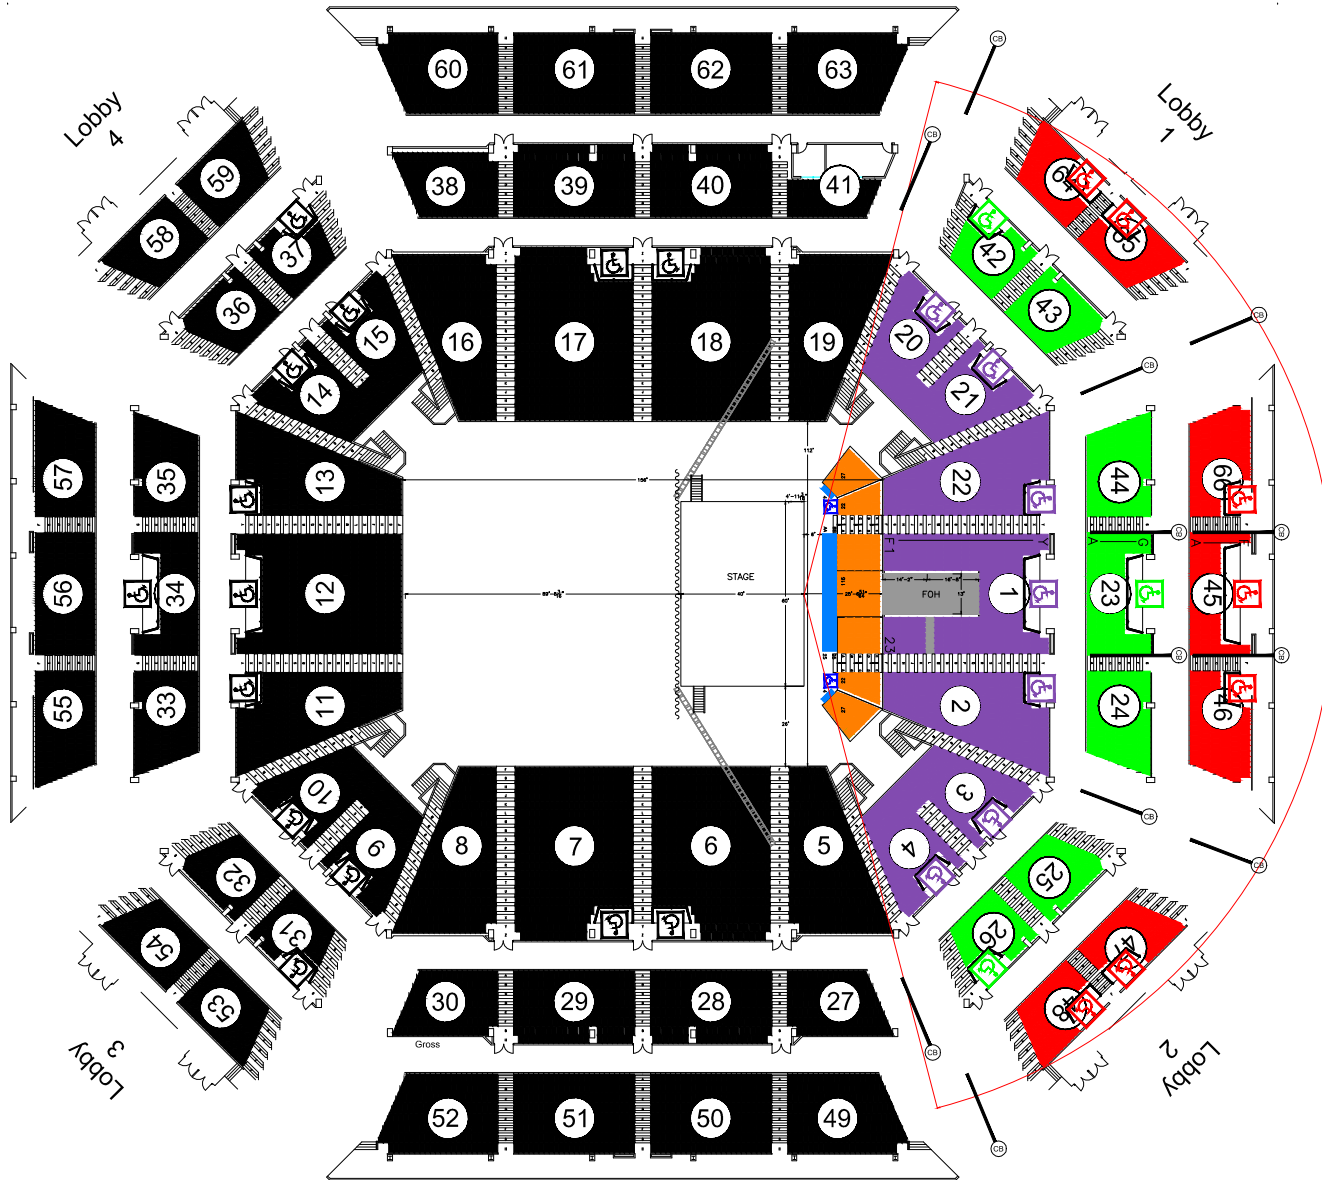

Intimate Theater

SCALE:
0 5 10 20 30

Month Day, 2024

© Curtain Breaks on 2nd Level and 3rd Level

Headliner

Support/Tour Name

Boise, Idaho

ExtraMile Arena

Show Time / Door Time

Event Day, Month, Date, Year

On Sale Day, Month, Date, Year

Sellable Seating Capacities

Reserved Floor	58
Retractable Seating	213
1st Level Bowl	879
2nd Level Bowl	726
3rd Level Bowl	635

Total 2,511
Reserved Floor Production Holds: 97
(Not included in Sellable Capacities)

w/GA Floor 288
(GA Floor replaces Reserved Floor & Retractable Seating in above legend)

Total 2,528
GA Floor Production Holds: 112
(Not included in Sellable Capacities)

1st Level Bowl	Gross	Sellable	2nd Level Bowl	Gross	Sellable	3rd Level Bowl	Gross	Sellable
1	308	211	23	132	132	45	99	99
2	170	170	24	127	127	46	108	108
3	84	84	25	94	94	47	80	80
4	82	82	26	76	76	48	80	80
20	84	84	42	76	76	64	80	80
21	82	82	43	94	94	65	80	80
22	166	166	44	127	127	66	108	108
TOTAL	976	879	TOTAL	726	726	TOTAL	635	635